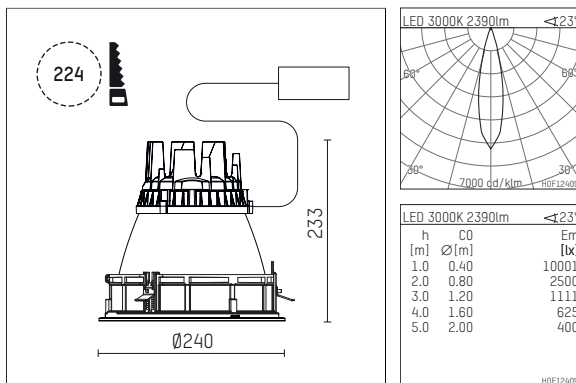

109 308 03 910 R | white

complx.200 | IP65
ceiling recessed luminaire
LED | 37 W 3000 K

- ceiling recessed luminaire complx.200 IP65
- with a rim projecting over the ceiling
- for installation into suspended ceilings
- with LED 3000 lm
- colour temperature: 3000 K
- colour rendering index: CRI 90
- L90 / B10 (50.000h)
- SDCM < 3
- net luminous flux: 2390 lm
- total load: 37 W
- luminous efficacy: 64,6 lm/W
- rotationsymmetrical light distribution, medium
- safety cable for reflector module
- darklight reflector of aluminium, mirror finish anodised
- cut of angle: 40 °
- beam angle: 25 °
- UGR: -6
- with external LED power unit, electronic, 220-240 V, 0/50/60 Hz
- power supply: push-wire terminal 2x5x2,5 mm²
- with IP68 cable gland
- housing of die cast aluminium
- safety glass, clear
- recessing ring of die cast aluminium
- cooling element of aluminium
- height: 228 mm
- diameter: 240 mm, recessing diameter: 224 mm
- recessing depth: 233 mm, ceiling thickness: 4-35 mm
- weight: 4,1 kg
- protection rating: IP65
- protection class I
- 5 years Hoffmeister warranty
- Made in Germany
- certificates: manufactured according to DIN VDE 0711 / EN 60598, CE
- colour: white (RAL9016)
- 109 308 03 910 R
