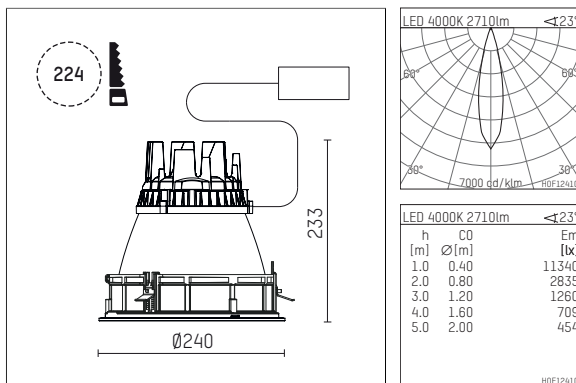

## 109 308 04 910 RD | white

complx.200 | IP65  
ceiling recessed luminaire  
LED | 37 W 4000 K

- ceiling recessed luminaire complx.200 IP65
- with a rim projecting over the ceiling
- for installation into suspended ceilings
- with LED 3400 lm
- colour temperature: 4000 K
- colour rendering index: CRI >80
- L90 / B10 (50.000h)
- SDCM < 3
- net luminous flux: 2710 lm
- total load: 37 W
- luminous efficacy: 73,2 lm/W
- rotationsymmetrical light distribution, medium
- safety cable for reflector module
- darklight reflector of aluminium, mirror finish anodised
- cut of angle: 40 °
- beam angle: 25 °
- UGR: -6
- with external LED power unit, electronic (DALI), 220-240 V, 0/50/60 Hz
- temperature-controlled LED circuit board (NTC)
- dimmable
- dimming range: 100-1 %
- power supply: push-wire terminal 2x5x2,5 mm²
- with IP68 cable gland
- housing of die cast aluminium
- safety glass, clear
- recessing ring of die cast aluminium
- cooling element of aluminium
- height: 228 mm
- diameter: 240 mm, recessing diameter: 224 mm
- recessing depth: 233 mm, ceiling thickness: 4-35 mm
- weight: 4,1 kg
- protection rating: IP65
- protection class I
- 5 years Hoffmeister warranty
- Made in Germany
- certificates: manufactured according to DIN VDE 0711 / EN 60598, CE
- colour: white (RAL9016)
- 109 308 04 910 RD