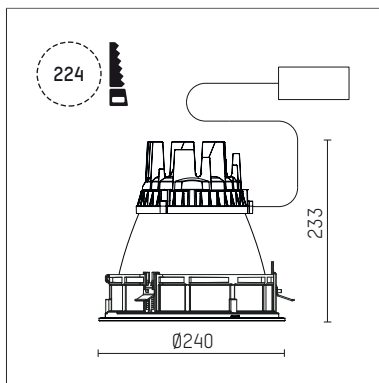

109 308 04 910 R | white

complx.200 | IP65
ceiling recessed luminaire
LED | 37 W 4000 K

- ceiling recessed luminaire complx.200 IP65
- with a rim projecting over the ceiling
- for installation into suspended ceilings
- with LED 3400 lm
- colour temperature: 4000 K
- colour rendering index: CRI >80
- L90 / B10 (50.000h)
- SDCM < 3
- net luminous flux: 2710 lm
- total load: 37 W
- luminous efficacy: 73,2 lm/W
- rotationsymmetrical light distribution, medium
- safety cable for reflector module
- darklight reflector of aluminium, mirror finish anodised
- cut of angle: 40 °
- beam angle: 25 °
- UGR: -6
- with external LED power unit, electronic, 220-240 V, 0/50/60 Hz
- power supply: push-wire terminal 2x5x2,5 mm²
- with IP68 cable gland
- housing of die cast aluminium
- safety glass, clear
- recessing ring of die cast aluminium
- cooling element of aluminium
- height: 228 mm
- diameter: 240 mm, recessing diameter: 224 mm
- recessing depth: 233 mm, ceiling thickness: 4-35 mm
- weight: 4,1 kg
- protection rating: IP65
- protection class I
- 5 years Hoffmeister warranty
- Made in Germany
- certificates: manufactured according to DIN VDE 0711 / EN 60598, CE
- colour: white (RAL9016)
- 109 308 04 910 R