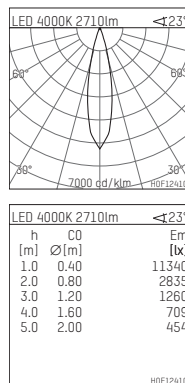

109 308 04 910 R | white

complx.200 | IP65
ceiling recessed luminaire
LED | 37 W 4000 K

- ceiling recessed luminaire complx.200 IP65
- with a rim projecting over the ceiling
- for installation into suspended ceilings
- with LED 3400 lm
- colour temperature: 4000 K
- colour rendering index: CRI >80
- L90 / B10 (50.000h)
- SDCM < 3
- net luminous flux: 2710 lm
- total load: 37 W
- luminous efficacy: 73,2 lm/W
- rotationsymmetrical light distribution, medium
- safety cable for reflector module
- darklight reflector of aluminium, mirror finish anodised
- cut of angle: 40 °
- beam angle: 25 °
- UGR: -6
- with external LED power unit, electronic, 220-240 V, 0/50/60 Hz
- power supply: push-wire terminal 2x5x2,5 mm²
- with IP68 cable gland
- housing of die cast aluminium
- safety glass, clear
- recessing ring of die cast aluminium
- cooling element of aluminium
- height: 228 mm
- diameter: 240 mm, recessing diameter: 224 mm
- recessing depth: 233 mm, ceiling thickness: 4-35 mm
- weight: 4,1 kg
- protection rating: IP65
- protection class I
- 5 years Hoffmeister warranty
- Made in Germany
- certificates: manufactured according to DIN VDE 0711 / EN 60598, CE
- colour: white (RAL9016)
- 109 308 04 910 R