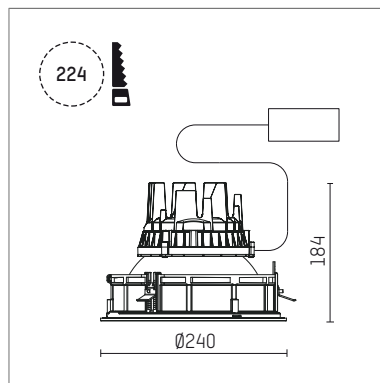

109 313 03 910 RD | white

complx.200 | IP65
ceiling recessed luminaire
LED | 37 W 3000 K

- ceiling recessed luminaire complx.200 IP65
- with a rim projecting over the ceiling
- for installation into suspended ceilings
- with LED 3400 lm
- colour temperature: 3000 K
- colour rendering index: CRI >90
- L90 / B10 (50.000h)
- SDCM < 3
- total load: 37 W
- rotationsymmetrical light distribution, flood
- safety cable for reflector module
- darklight reflector of aluminium, mirror finish anodised
- cut of angle: 30 °
- with external LED power unit, electronic (DALI), 220-240 V, 0/50/60 Hz
- temperature-controlled LED circuit board (NTC)
- dimmable
- dimming range: 100-1 %
- power supply: push-wire terminal 2x5x2,5 mm²
- with IP68 cable gland
- housing of die cast aluminium
- safety glass, clear
- recessing ring of die cast aluminium
- cooling element of aluminium
- height: 175 mm
- diameter: 240 mm, recessing diameter: 224 mm
- recessing depth: 184 mm, ceiling thickness: 4-35 mm
- weight: 4,1 kg
- protection rating: IP65
- protection class I
- 5 years Hoffmeister warranty
- Made in Germany
- certificates: manufactured according to DIN VDE 0711 / EN 60598, CE
- colour: white (RAL9016)
- 109 313 03 910 RD