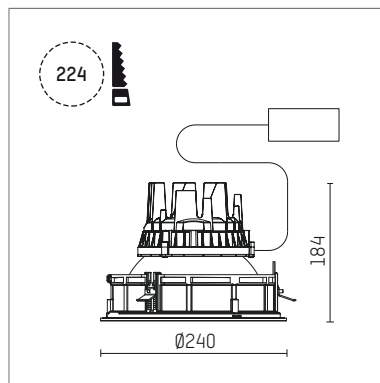

109 313 03 910 R | white

complx.200 | IP65
ceiling recessed luminaire
LED | 37 W 3000 K

- ceiling recessed luminaire complx.200 IP65
- with a rim projecting over the ceiling
- for installation into suspended ceilings
- with LED 3400 lm
- colour temperature: 3000 K
- colour rendering index: CRI >90
- L90 / B10 (50.000h)
- SDCM < 3
- total load: 37 W
- rotationsymmetrical light distribution, flood
- safety cable for reflector module
- darklight reflector of aluminium, mirror finish anodised
- cut of angle: 30 °
- with external LED power unit, electronic, 220-240 V, 0/50/60 Hz
- temperature-controlled LED circuit board (NTC)
- power supply: push-wire terminal 2x5x2,5 mm²
- with IP68 cable gland
- housing of die cast aluminium
- safety glass, clear
- recessing ring of die cast aluminium
- cooling element of aluminium
- height: 175 mm
- diameter: 240 mm, recessing diameter: 224 mm
- recessing depth: 184 mm, ceiling thickness: 4-35 mm
- weight: 4,1 kg
- protection rating: IP65
- protection class I
- 5 years Hoffmeister warranty
- Made in Germany
- certificates: manufactured according to DIN VDE 0711 / EN 60598, CE
- colour: white (RAL9016)
- 109 313 03 910 R