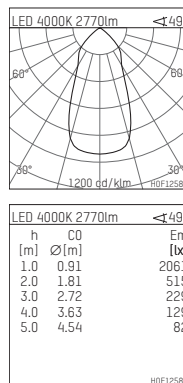

109 313 04 910 RD | white

complx.200 | IP65
ceiling recessed luminaire
LED | 37 W 4000 K

- ceiling recessed luminaire complx.200 IP65
- with a rim projecting over the ceiling
- for installation into suspended ceilings
- with LED 4400 lm
- colour temperature: 4000 K
- colour rendering index: CRI >80
- L90 / B10 (50.000h)
- SDCM < 2
- net luminous flux: 2770 lm
- total load: 37 W
- luminous efficacy: 74,9 lm/W
- rotationsymmetrical light distribution, flood
- safety cable for reflector module
- darklight reflector of aluminium, mirror finish anodised
- cut of angle: 30 °
- UGR: 19
- with external LED power unit, electronic (DALI), 220-240 V, 0/50/60 Hz
- temperature-controlled LED circuit board (NTC)
- dimmable
- dimming range: 100-1 %
- power supply: push-wire terminal 2x5x2,5 mm²
- with IP68 cable gland
- housing of die cast aluminium
- safety glass, clear
- recessing ring of die cast aluminium
- cooling element of aluminium
- height: 175 mm
- diameter: 240 mm, recessing diameter: 224 mm
- recessing depth: 184 mm, ceiling thickness: 4-35 mm
- weight: 4,1 kg
- protection rating: IP65
- protection class I
- 5 years Hoffmeister warranty
- Made in Germany
- certificates: manufactured according to DIN VDE 0711 / EN 60598, CE
- colour: white (RAL9016)
- 109 313 04 910 RD
