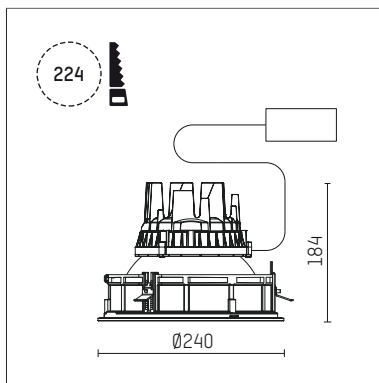

109 313 04 910 RD | white

complx.200 | IP65
ceiling recessed luminaire
LED | 37 W 4000 K

- ceiling recessed luminaire complx.200 IP65
- with a rim projecting over the ceiling
- for installation into suspended ceilings
- with LED 4400 lm
- colour temperature: 4000 K
- colour rendering index: CRI >80
- L90 / B10 (50.000h)
- SDCM < 2
- net luminous flux: 2770 lm
- total load: 37 W
- luminous efficacy: 74,9 lm/W
- rotationsymmetrical light distribution, flood
- safety cable for reflector module
- darklight reflector of aluminium, mirror finish anodised
- cut of angle: 30 °
- UGR: 19
- with external LED power unit, electronic (DALI), 220-240 V, 0/50/60 Hz
- temperature-controlled LED circuit board (NTC)
- dimmable
- dimming range: 100-1 %
- power supply: push-wire terminal 2x5x2,5 mm²
- with IP68 cable gland
- housing of die cast aluminium
- safety glass, clear
- recessing ring of die cast aluminium
- cooling element of aluminium
- height: 175 mm
- diameter: 240 mm, recessing diameter: 224 mm
- recessing depth: 184 mm, ceiling thickness: 4-35 mm
- weight: 4,1 kg
- protection rating: IP65
- protection class I
- 5 years Hoffmeister warranty
- Made in Germany
- certificates: manufactured according to DIN VDE 0711 / EN 60598, CE
- colour: white (RAL9016)
- 109 313 04 910 RD
