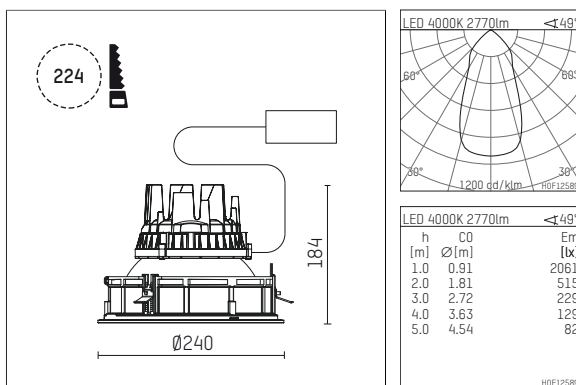

## 109 313 04 910 R | white

complx.200 | IP65  
ceiling recessed luminaire  
LED | 37 W 4000 K

- ceiling recessed luminaire complx.200 IP65
- with a rim projecting over the ceiling
- for installation into suspended ceilings
- with LED 4400 lm
- colour temperature: 4000 K
- colour rendering index: CRI >80
- L90 / B10 (50.000h)
- SDCM < 2
- net luminous flux: 2770 lm
- total load: 37 W
- luminous efficacy: 74,9 lm/W
- rotationsymmetrical light distribution, flood
- safety cable for reflector module
- darklight reflector of aluminium, mirror finish anodised
- cut of angle:  $30^\circ$
- UGR: 19
- with external LED power unit, electronic, 220-240 V, 0/50/60 Hz
- temperature-controlled LED circuit board (NTC)
- power supply: push-wire terminal 2x5x2,5 mm<sup>2</sup>
- with IP68 cable gland
- housing of die cast aluminium
- safety glass, clear
- recessing ring of die cast aluminium
- cooling element of aluminium
- height: 175 mm
- diameter: 240 mm, recessing diameter: 224 mm
- recessing depth: 184 mm, ceiling thickness: 4-35 mm
- weight: 4,1 kg
- protection rating: IP65
- protection class I
- 5 years Hoffmeister warranty
- Made in Germany
- certificates: manufactured according to DIN VDE 0711 / EN 60598, CE
- colour: white (RAL9016)
- 109 313 04 910 R