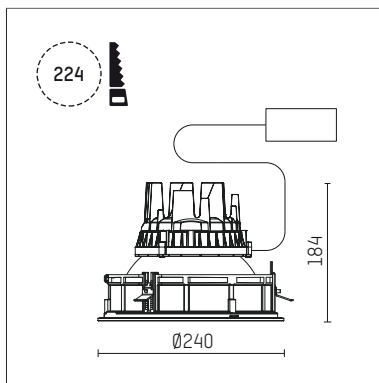

109 314 03 910 RD | white

complx.200 | IP65
ceiling recessed luminaire
LED | 37 W 3000 K

- ceiling recessed luminaire complx.200 IP65
- with a rim projecting over the ceiling
- for installation into suspended ceilings
- with LED 3400 lm
- colour temperature: 3000 K
- colour rendering index: CRI >90
- L90 / B10 (50.000h)
- SDCM < 3
- net luminous flux: 2350 lm
- total load: 37 W
- luminous efficacy: 63,5 lm/W
- rotationsymmetrical light distribution, wide flood
- safety cable for reflector module
- darklight reflector of aluminium, mirror finish anodised
- cut of angle: 30 °
- UGR: 18
- with external LED power unit, electronic (DALI), 220-240 V, 0/50/60 Hz
- temperature-controlled LED circuit board (NTC)
- dimmable
- dimming range: 100-1 %
- power supply: push-wire terminal 2x5x2,5 mm²
- with IP68 cable gland
- housing of die cast aluminium
- safety glass, clear
- recessing ring of die cast aluminium
- cooling element of aluminium
- height: 175 mm
- diameter: 240 mm, recessing diameter: 224 mm
- recessing depth: 184 mm, ceiling thickness: 4-35 mm
- weight: 4,1 kg
- protection rating: IP65
- protection class I
- 5 years Hoffmeister warranty
- Made in Germany
- certificates: manufactured according to DIN VDE 0711 / EN 60598, CE
- colour: white (RAL9016)
- 109 314 03 910 RD
