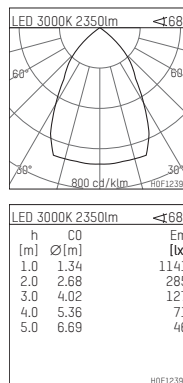

109 314 03 910 RD | white

complx.200 | IP65
ceiling recessed luminaire
LED | 37 W 3000 K

- ceiling recessed luminaire complx.200 IP65
- with a rim projecting over the ceiling
- for installation into suspended ceilings
- with LED 3400 lm
- colour temperature: 3000 K
- colour rendering index: CRI >90
- L90 / B10 (50.000h)
- SDCM < 3
- net luminous flux: 2350 lm
- total load: 37 W
- luminous efficacy: 63,5 lm/W
- rotationsymmetrical light distribution, wide flood
- safety cable for reflector module
- darklight reflector of aluminium, mirror finish anodised
- cut of angle: 30 °
- UGR: 18
- with external LED power unit, electronic (DALI), 220-240 V, 0/50/60 Hz
- temperature-controlled LED circuit board (NTC)
- dimmable
- dimming range: 100-1 %
- power supply: push-wire terminal 2x5x2,5 mm²
- with IP68 cable gland
- housing of die cast aluminium
- safety glass, clear
- recessing ring of die cast aluminium
- cooling element of aluminium
- height: 175 mm
- diameter: 240 mm, recessing diameter: 224 mm
- recessing depth: 184 mm, ceiling thickness: 4-35 mm
- weight: 4,1 kg
- protection rating: IP65
- protection class I
- 5 years Hoffmeister warranty
- Made in Germany
- certificates: manufactured according to DIN VDE 0711 / EN 60598, CE
- colour: white (RAL9016)
- 109 314 03 910 RD
