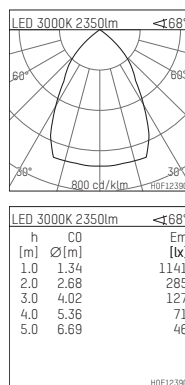

109 314 03 910 R | white

complx.200 | IP65
ceiling recessed luminaire
LED | 37 W 3000 K

- ceiling recessed luminaire complx.200 IP65
- with a rim projecting over the ceiling
- for installation into suspended ceilings
- with LED 3400 lm
- colour temperature: 3000 K
- colour rendering index: CRI >90
- L90 / B10 (50.000h)
- SDCM < 3
- net luminous flux: 2350 lm
- total load: 37 W
- luminous efficacy: 63,5 lm/W
- rotationsymmetrical light distribution, wide flood
- safety cable for reflector module
- darklight reflector of aluminium, mirror finish anodised
- cut of angle: 30 °
- UGR: 18
- with external LED power unit, electronic, 220-240 V, 0/50/60 Hz
- temperature-controlled LED circuit board (NTC)
- power supply: push-wire terminal 2x5x2,5 mm²
- with IP68 cable gland
- housing of die cast aluminium
- safety glass, clear
- recessing ring of die cast aluminium
- cooling element of aluminium
- height: 175 mm
- diameter: 240 mm, recessing diameter: 224 mm
- recessing depth: 184 mm, ceiling thickness: 4-35 mm
- weight: 4,1 kg
- protection rating: IP65
- protection class I
- 5 years Hoffmeister warranty
- Made in Germany
- certificates: manufactured according to DIN VDE 0711 / EN 60598, CE
- colour: white (RAL9016)
- 109 314 03 910 R
