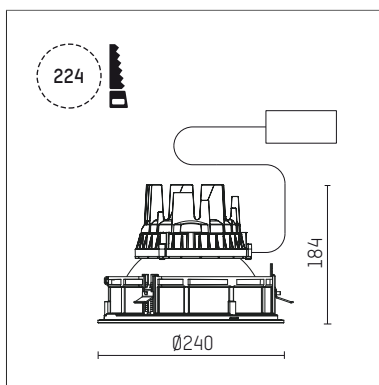

109 314 03 910 R | white

complx.200 | IP65
ceiling recessed luminaire
LED | 37 W 3000 K

- ceiling recessed luminaire complx.200 IP65
- with a rim projecting over the ceiling
- for installation into suspended ceilings
- with LED 3400 lm
- colour temperature: 3000 K
- colour rendering index: CRI >90
- L90 / B10 (50.000h)
- SDCM < 3
- net luminous flux: 2350 lm
- total load: 37 W
- luminous efficacy: 63,5 lm/W
- rotationsymmetrical light distribution, wide flood
- safety cable for reflector module
- darklight reflector of aluminium, mirror finish anodised
- cut of angle: 30 °
- UGR: 18
- with external LED power unit, electronic, 220-240 V, 0/50/60 Hz
- temperature-controlled LED circuit board (NTC)
- power supply: push-wire terminal 2x5x2,5 mm²
- with IP68 cable gland
- housing of die cast aluminium
- safety glass, clear
- recessing ring of die cast aluminium
- cooling element of aluminium
- height: 175 mm
- diameter: 240 mm, recessing diameter: 224 mm
- recessing depth: 184 mm, ceiling thickness: 4-35 mm
- weight: 4,1 kg
- protection rating: IP65
- protection class I
- 5 years Hoffmeister warranty
- Made in Germany
- certificates: manufactured according to DIN VDE 0711 / EN 60598, CE
- colour: white (RAL9016)
- 109 314 03 910 R
