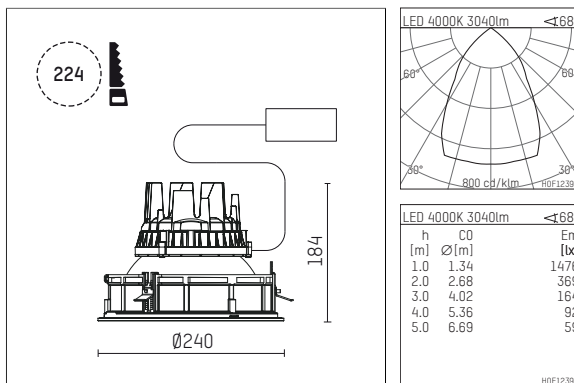

## 109 314 04 910 RD | white

complx.200 | IP65  
ceiling recessed luminaire  
LED | 37 W 4000 K

- ceiling recessed luminaire complx.200 IP65
- with a rim projecting over the ceiling
- for installation into suspended ceilings
- with LED 4400 lm
- colour temperature: 4000 K
- colour rendering index: CRI >80
- L90 / B10 (50.000h)
- SDCM < 2
- net luminous flux: 3040 lm
- total load: 37 W
- luminous efficacy: 82,2 lm/W
- rotationsymmetrical light distribution, wide flood
- safety cable for reflector module
- darklight reflector of aluminium, mirror finish anodised
- cut of angle: 30 °
- UGR: 19
- with external LED power unit, electronic (DALI), 220-240 V, 0/50/60 Hz
- temperature-controlled LED circuit board (NTC)
- dimmable
- dimming range: 100-1 %
- power supply: push-wire terminal 2x5x2,5 mm<sup>2</sup>
- with IP68 cable gland
- housing of die cast aluminium
- safety glass, clear
- recessing ring of die cast aluminium
- cooling element of aluminium
- height: 175 mm
- diameter: 240 mm, recessing diameter: 224 mm
- recessing depth: 184 mm, ceiling thickness: 4-35 mm
- weight: 4,1 kg
- protection rating: IP65
- protection class I
- 5 years Hoffmeister warranty
- Made in Germany
- certificates: manufactured according to DIN VDE 0711 / EN 60598, CE
- colour: white (RAL9016)
- 109 314 04 910 RD