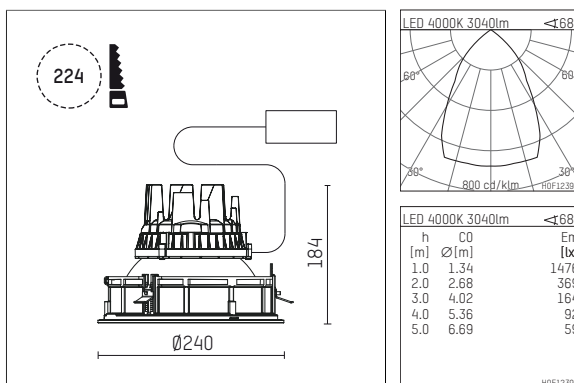

109 314 04 910 R | white

complx.200 | IP65
ceiling recessed luminaire
LED | 37 W 4000 K

- ceiling recessed luminaire complx.200 IP65
- with a rim projecting over the ceiling
- for installation into suspended ceilings
- with LED 4400 lm
- colour temperature: 4000 K
- colour rendering index: CRI >80
- L90 / B10 (50.000h)
- SDCM < 2
- net luminous flux: 3040 lm
- total load: 37 W
- luminous efficacy: 82,2 lm/W
- rotationsymmetrical light distribution, wide flood
- safety cable for reflector module
- darklight reflector of aluminium, mirror finish anodised
- cut of angle: 30 °
- UGR: 19
- with external LED power unit, electronic, 220-240 V, 0/50/60 Hz
- temperature-controlled LED circuit board (NTC)
- power supply: push-wire terminal 2x5x2,5 mm²
- with IP68 cable gland
- housing of die cast aluminium
- safety glass, clear
- recessing ring of die cast aluminium
- cooling element of aluminium
- height: 175 mm
- diameter: 240 mm, recessing diameter: 224 mm
- recessing depth: 184 mm, ceiling thickness: 4-35 mm
- weight: 4,1 kg
- protection rating: IP65
- protection class I
- 5 years Hoffmeister warranty
- Made in Germany
- certificates: manufactured according to DIN VDE 0711 / EN 60598, CE
- colour: white (RAL9016)
- 109 314 04 910 R
