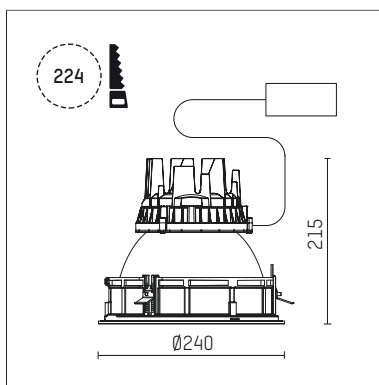

## 109 316 03 910 RD | white

complx.200 | IP65  
ceiling recessed luminaire  
LED | 37 W 3000 K

- ceiling recessed luminaire complx.200 IP65
- with a rim projecting over the ceiling
- for installation into suspended ceilings
- with LED 3400 lm
- colour temperature: 3000 K
- colour rendering index: CRI >90
- L90 / B10 (50.000h)
- SDCM < 3
- net luminous flux: 2220 lm
- total load: 37 W
- luminous efficacy: 60,0 lm/W
- rotationsymmetrical light distribution, flood
- safety cable for reflector module
- darklight reflector of aluminium, mirror finish anodised
- cut of angle: 40 °
- UGR: 13
- with external LED power unit, electronic (DALI), 220-240 V, 0/50/60 Hz
- temperature-controlled LED circuit board (NTC)
- dimmable
- dimming range: 100-1 %
- power supply: push-wire terminal 2x5x2,5 mm<sup>2</sup>
- with IP68 cable gland
- housing of die cast aluminium
- safety glass, clear
- recessing ring of die cast aluminium
- cooling element of aluminium
- height: 210 mm
- diameter: 240 mm, recessing diameter: 224 mm
- recessing depth: 215 mm, ceiling thickness: 4-35 mm
- weight: 4,1 kg
- protection rating: IP65
- protection class I
- 5 years Hoffmeister warranty
- Made in Germany
- certificates: manufactured according to DIN VDE 0711 / EN 60598, CE
- colour: white (RAL9016)
- 109 316 03 910 RD