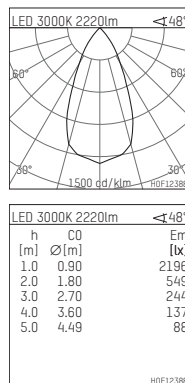

## 109 316 03 910 RD | white

complx.200 | IP65  
ceiling recessed luminaire  
LED | 37 W 3000 K

- ceiling recessed luminaire complx.200 IP65
- with a rim projecting over the ceiling
- for installation into suspended ceilings
- with LED 3400 lm
- colour temperature: 3000 K
- colour rendering index: CRI >90
- L90 / B10 (50.000h)
- SDCM < 3
- net luminous flux: 2220 lm
- total load: 37 W
- luminous efficacy: 60,0 lm/W
- rotationsymmetrical light distribution, flood
- safety cable for reflector module
- darklight reflector of aluminium, mirror finish anodised
- cut of angle: 40 °
- UGR: 13
- with external LED power unit, electronic (DALI), 220-240 V, 0/50/60 Hz
- temperature-controlled LED circuit board (NTC)
- dimmable
- dimming range: 100-1 %
- power supply: push-wire terminal 2x5x2,5 mm<sup>2</sup>
- with IP68 cable gland
- housing of die cast aluminium
- safety glass, clear
- recessing ring of die cast aluminium
- cooling element of aluminium
- height: 210 mm
- diameter: 240 mm, recessing diameter: 224 mm
- recessing depth: 215 mm, ceiling thickness: 4-35 mm
- weight: 4,1 kg
- protection rating: IP65
- protection class I
- 5 years Hoffmeister warranty
- Made in Germany
- certificates: manufactured according to DIN VDE 0711 / EN 60598, CE
- colour: white (RAL9016)
- 109 316 03 910 RD