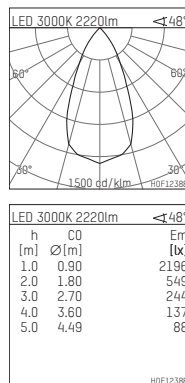

## 109 316 03 910 R | white

complx.200 | IP65  
ceiling recessed luminaire  
LED | 37 W 3000 K

- ceiling recessed luminaire complx.200 IP65
- with a rim projecting over the ceiling
- for installation into suspended ceilings
- with LED 3400 lm
- colour temperature: 3000 K
- colour rendering index: CRI >90
- L90 / B10 (50.000h)
- SDCM < 3
- net luminous flux: 2220 lm
- total load: 37 W
- luminous efficacy: 60,0 lm/W
- rotationsymmetrical light distribution, flood
- safety cable for reflector module
- darklight reflector of aluminium, mirror finish anodised
- cut of angle: 40 °
- UGR: 13
- with external LED power unit, electronic, 220-240 V, 0/50/60 Hz
- temperature-controlled LED circuit board (NTC)
- power supply: push-wire terminal 2x5x2,5 mm<sup>2</sup>
- with IP68 cable gland
- housing of die cast aluminium
- safety glass, clear
- recessing ring of die cast aluminium
- cooling element of aluminium
- height: 210 mm
- diameter: 240 mm, recessing diameter: 224 mm
- recessing depth: 215 mm, ceiling thickness: 4-35 mm
- weight: 4,1 kg
- protection rating: IP65
- protection class I
- 5 years Hoffmeister warranty
- Made in Germany
- certificates: manufactured according to DIN VDE 0711 / EN 60598, CE
- colour: white (RAL9016)
- 109 316 03 910 R