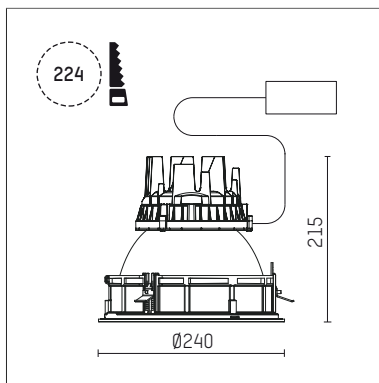

## 109 316 03 910 R | white

complx.200 | IP65  
ceiling recessed luminaire  
LED | 37 W 3000 K

- ceiling recessed luminaire complx.200 IP65
- with a rim projecting over the ceiling
- for installation into suspended ceilings
- with LED 3400 lm
- colour temperature: 3000 K
- colour rendering index: CRI >90
- L90 / B10 (50.000h)
- SDCM < 3
- net luminous flux: 2220 lm
- total load: 37 W
- luminous efficacy: 60,0 lm/W
- rotationsymmetrical light distribution, flood
- safety cable for reflector module
- darklight reflector of aluminium, mirror finish anodised
- cut of angle: 40 °
- UGR: 13
- with external LED power unit, electronic, 220-240 V, 0/50/60 Hz
- temperature-controlled LED circuit board (NTC)
- power supply: push-wire terminal 2x5x2,5 mm<sup>2</sup>
- with IP68 cable gland
- housing of die cast aluminium
- safety glass, clear
- recessing ring of die cast aluminium
- cooling element of aluminium
- height: 210 mm
- diameter: 240 mm, recessing diameter: 224 mm
- recessing depth: 215 mm, ceiling thickness: 4-35 mm
- weight: 4,1 kg
- protection rating: IP65
- protection class I
- 5 years Hoffmeister warranty
- Made in Germany
- certificates: manufactured according to DIN VDE 0711 / EN 60598, CE
- colour: white (RAL9016)
- 109 316 03 910 R