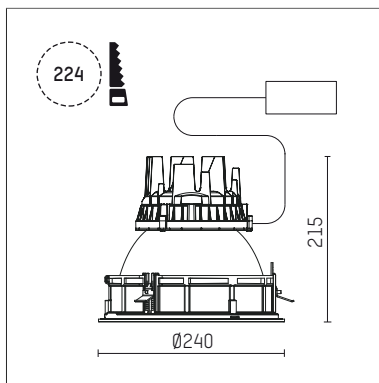

## 109 316 04 910 RD | white

complx.200 | IP65  
ceiling recessed luminaire  
LED | 37 W 4000 K

- ceiling recessed luminaire complx.200 IP65
- with a rim projecting over the ceiling
- for installation into suspended ceilings
- with LED 4400 lm
- colour temperature: 4000 K
- colour rendering index: CRI >80
- L90 / B10 (50.000h)
- SDCM < 2
- net luminous flux: 2880 lm
- total load: 37 W
- luminous efficacy: 77,8 lm/W
- rotationsymmetrical light distribution, flood
- safety cable for reflector module
- darklight reflector of aluminium, mirror finish anodised
- cut of angle: 40 °
- UGR: 14
- with external LED power unit, electronic (DALI), 220-240 V, 0/50/60 Hz
- temperature-controlled LED circuit board (NTC)
- dimmable
- dimming range: 100-1 %
- power supply: push-wire terminal 2x5x2,5 mm²
- with IP68 cable gland
- housing of die cast aluminium
- safety glass, clear
- recessing ring of die cast aluminium
- cooling element of aluminium
- height: 210 mm
- diameter: 240 mm, recessing diameter: 224 mm
- recessing depth: 215 mm, ceiling thickness: 4-35 mm
- weight: 4,1 kg
- protection rating: IP65
- protection class I
- 5 years Hoffmeister warranty
- Made in Germany
- certificates: manufactured according to DIN VDE 0711 / EN 60598, CE
- colour: white (RAL9016)
- 109 316 04 910 RD