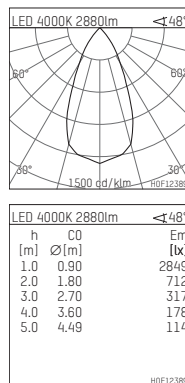

## 109 316 04 910 RD | white

complx.200 | IP65  
ceiling recessed luminaire  
LED | 37 W 4000 K

- ceiling recessed luminaire complx.200 IP65
- with a rim projecting over the ceiling
- for installation into suspended ceilings
- with LED 4400 lm
- colour temperature: 4000 K
- colour rendering index: CRI >80
- L90 / B10 (50.000h)
- SDCM < 2
- net luminous flux: 2880 lm
- total load: 37 W
- luminous efficacy: 77,8 lm/W
- rotationsymmetrical light distribution, flood
- safety cable for reflector module
- darklight reflector of aluminium, mirror finish anodised
- cut of angle: 40 °
- UGR: 14
- with external LED power unit, electronic (DALI), 220-240 V, 0/50/60 Hz
- temperature-controlled LED circuit board (NTC)
- dimmable
- dimming range: 100-1 %
- power supply: push-wire terminal 2x5x2,5 mm²
- with IP68 cable gland
- housing of die cast aluminium
- safety glass, clear
- recessing ring of die cast aluminium
- cooling element of aluminium
- height: 210 mm
- diameter: 240 mm, recessing diameter: 224 mm
- recessing depth: 215 mm, ceiling thickness: 4-35 mm
- weight: 4,1 kg
- protection rating: IP65
- protection class I
- 5 years Hoffmeister warranty
- Made in Germany
- certificates: manufactured according to DIN VDE 0711 / EN 60598, CE
- colour: white (RAL9016)
- 109 316 04 910 RD