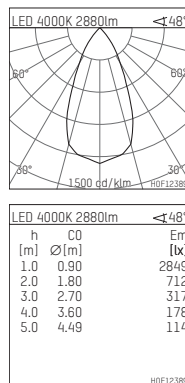

109 316 04 910 R | white

complx.200 | IP65
ceiling recessed luminaire
LED | 37 W 4000 K

- ceiling recessed luminaire complx.200 IP65
- with a rim projecting over the ceiling
- for installation into suspended ceilings
- with LED 4400 lm
- colour temperature: 4000 K
- colour rendering index: CRI >80
- L90 / B10 (50.000h)
- SDCM < 2
- net luminous flux: 2880 lm
- total load: 37 W
- luminous efficacy: 77,8 lm/W
- rotationsymmetrical light distribution, flood
- safety cable for reflector module
- darklight reflector of aluminium, mirror finish anodised
- cut of angle: 40 °
- UGR: 14
- with external LED power unit, electronic, 220-240 V, 0/50/60 Hz
- temperature-controlled LED circuit board (NTC)
- power supply: push-wire terminal 2x5x2,5 mm²
- with IP68 cable gland
- housing of die cast aluminium
- safety glass, clear
- recessing ring of die cast aluminium
- cooling element of aluminium
- height: 210 mm
- diameter: 240 mm, recessing diameter: 224 mm
- recessing depth: 215 mm, ceiling thickness: 4-35 mm
- weight: 4,1 kg
- protection rating: IP65
- protection class I
- 5 years Hoffmeister warranty
- Made in Germany
- certificates: manufactured according to DIN VDE 0711 / EN 60598, CE
- colour: white (RAL9016)
- 109 316 04 910 R
