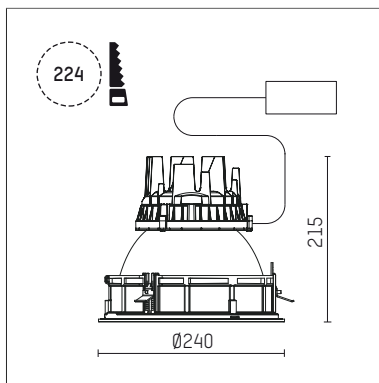

109 316 04 910 R | white

complx.200 | IP65
ceiling recessed luminaire
LED | 37 W 4000 K

- ceiling recessed luminaire complx.200 IP65
- with a rim projecting over the ceiling
- for installation into suspended ceilings
- with LED 4400 lm
- colour temperature: 4000 K
- colour rendering index: CRI >80
- L90 / B10 (50.000h)
- SDCM < 2
- net luminous flux: 2880 lm
- total load: 37 W
- luminous efficacy: 77,8 lm/W
- rotationsymmetrical light distribution, flood
- safety cable for reflector module
- darklight reflector of aluminium, mirror finish anodised
- cut of angle: 40 °
- UGR: 14
- with external LED power unit, electronic, 220-240 V, 0/50/60 Hz
- temperature-controlled LED circuit board (NTC)
- power supply: push-wire terminal 2x5x2,5 mm²
- with IP68 cable gland
- housing of die cast aluminium
- safety glass, clear
- recessing ring of die cast aluminium
- cooling element of aluminium
- height: 210 mm
- diameter: 240 mm, recessing diameter: 224 mm
- recessing depth: 215 mm, ceiling thickness: 4-35 mm
- weight: 4,1 kg
- protection rating: IP65
- protection class I
- 5 years Hoffmeister warranty
- Made in Germany
- certificates: manufactured according to DIN VDE 0711 / EN 60598, CE
- colour: white (RAL9016)
- 109 316 04 910 R
