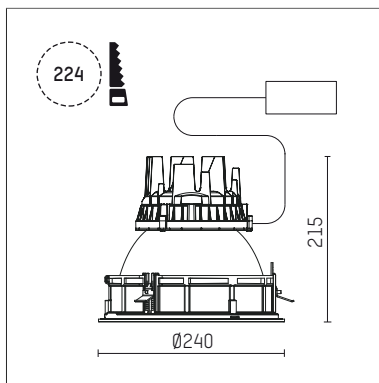

109 317 03 910 RD | white

complx.200 | IP65
ceiling recessed luminaire
LED | 37 W 3000 K

- ceiling recessed luminaire complx.200 IP65
- with a rim projecting over the ceiling
- for installation into suspended ceilings
- with LED 3400 lm
- colour temperature: 3000 K
- colour rendering index: CRI >90
- L90 / B10 (50.000h)
- SDCM < 3
- net luminous flux: 2250 lm
- total load: 37 W
- luminous efficacy: 60,8 lm/W
- rotationsymmetrical light distribution, wide flood
- safety cable for reflector module
- darklight reflector of aluminium, mirror finish anodised
- cut of angle: 40 °
- UGR: 15
- with external LED power unit, electronic (DALI), 220-240 V, 0/50/60 Hz
- temperature-controlled LED circuit board (NTC)
- dimmable
- dimming range: 100-1 %
- power supply: push-wire terminal 2x5x2,5 mm²
- with IP68 cable gland
- housing of die cast aluminium
- safety glass, clear
- recessing ring of die cast aluminium
- cooling element of aluminium
- height: 210 mm
- diameter: 240 mm, recessing diameter: 224 mm
- recessing depth: 215 mm, ceiling thickness: 4-35 mm
- weight: 4,1 kg
- protection rating: IP65
- protection class I
- 5 years Hoffmeister warranty
- Made in Germany
- certificates: manufactured according to DIN VDE 0711 / EN 60598, CE
- colour: white (RAL9016)
- 109 317 03 910 RD
