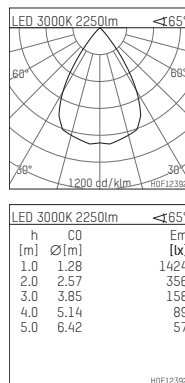

109 317 03 910 RD | white

complx.200 | IP65
ceiling recessed luminaire
LED | 37 W 3000 K

- ceiling recessed luminaire complx.200 IP65
- with a rim projecting over the ceiling
- for installation into suspended ceilings
- with LED 3400 lm
- colour temperature: 3000 K
- colour rendering index: CRI >90
- L90 / B10 (50.000h)
- SDCM < 3
- net luminous flux: 2250 lm
- total load: 37 W
- luminous efficacy: 60,8 lm/W
- rotationsymmetrical light distribution, wide flood
- safety cable for reflector module
- darklight reflector of aluminium, mirror finish anodised
- cut of angle: 40 °
- UGR: 15
- with external LED power unit, electronic (DALI), 220-240 V, 0/50/60 Hz
- temperature-controlled LED circuit board (NTC)
- dimmable
- dimming range: 100-1 %
- power supply: push-wire terminal 2x5x2,5 mm²
- with IP68 cable gland
- housing of die cast aluminium
- safety glass, clear
- recessing ring of die cast aluminium
- cooling element of aluminium
- height: 210 mm
- diameter: 240 mm, recessing diameter: 224 mm
- recessing depth: 215 mm, ceiling thickness: 4-35 mm
- weight: 4,1 kg
- protection rating: IP65
- protection class I
- 5 years Hoffmeister warranty
- Made in Germany
- certificates: manufactured according to DIN VDE 0711 / EN 60598, CE
- colour: white (RAL9016)
- 109 317 03 910 RD
