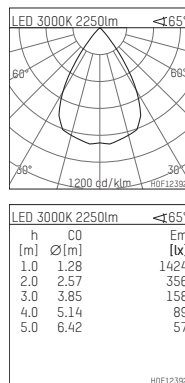

109 317 03 910 R | white

complx.200 | IP65
ceiling recessed luminaire
LED | 37 W 3000 K

- ceiling recessed luminaire complx.200 IP65
- with a rim projecting over the ceiling
- for installation into suspended ceilings
- with LED 3400 lm
- colour temperature: 3000 K
- colour rendering index: CRI >90
- L90 / B10 (50.000h)
- SDCM < 3
- net luminous flux: 2250 lm
- total load: 37 W
- luminous efficacy: 60,8 lm/W
- rotationsymmetrical light distribution, wide flood
- safety cable for reflector module
- darklight reflector of aluminium, mirror finish anodised
- cut of angle: 40 °
- UGR: 15
- with external LED power unit, electronic, 220-240 V, 0/50/60 Hz
- temperature-controlled LED circuit board (NTC)
- power supply: push-wire terminal 2x5x2,5 mm²
- with IP68 cable gland
- housing of die cast aluminium
- safety glass, clear
- recessing ring of die cast aluminium
- cooling element of aluminium
- height: 210 mm
- diameter: 240 mm, recessing diameter: 224 mm
- recessing depth: 215 mm, ceiling thickness: 4-35 mm
- weight: 4,1 kg
- protection rating: IP65
- protection class I
- 5 years Hoffmeister warranty
- Made in Germany
- certificates: manufactured according to DIN VDE 0711 / EN 60598, CE
- colour: white (RAL9016)
- 109 317 03 910 R
