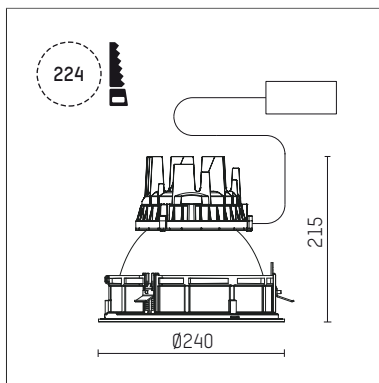

109 317 03 910 R | white

complx.200 | IP65
ceiling recessed luminaire
LED | 37 W 3000 K

- ceiling recessed luminaire complx.200 IP65
- with a rim projecting over the ceiling
- for installation into suspended ceilings
- with LED 3400 lm
- colour temperature: 3000 K
- colour rendering index: CRI >90
- L90 / B10 (50.000h)
- SDCM < 3
- net luminous flux: 2250 lm
- total load: 37 W
- luminous efficacy: 60,8 lm/W
- rotationsymmetrical light distribution, wide flood
- safety cable for reflector module
- darklight reflector of aluminium, mirror finish anodised
- cut of angle: 40 °
- UGR: 15
- with external LED power unit, electronic, 220-240 V, 0/50/60 Hz
- temperature-controlled LED circuit board (NTC)
- power supply: push-wire terminal 2x5x2,5 mm²
- with IP68 cable gland
- housing of die cast aluminium
- safety glass, clear
- recessing ring of die cast aluminium
- cooling element of aluminium
- height: 210 mm
- diameter: 240 mm, recessing diameter: 224 mm
- recessing depth: 215 mm, ceiling thickness: 4-35 mm
- weight: 4,1 kg
- protection rating: IP65
- protection class I
- 5 years Hoffmeister warranty
- Made in Germany
- certificates: manufactured according to DIN VDE 0711 / EN 60598, CE
- colour: white (RAL9016)
- 109 317 03 910 R
