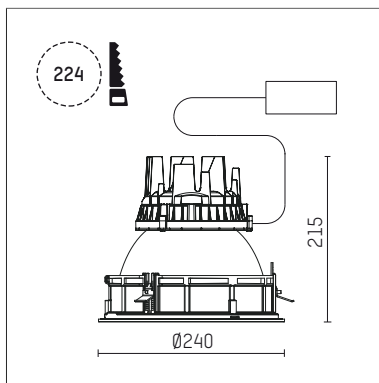

109 317 04 910 RD | white

complx.200 | IP65
ceiling recessed luminaire
LED | 37 W 4000 K

- ceiling recessed luminaire complx.200 IP65
- with a rim projecting over the ceiling
- for installation into suspended ceilings
- with LED 4400 lm
- colour temperature: 4000 K
- colour rendering index: CRI >80
- L90 / B10 (50.000h)
- SDCM < 2
- net luminous flux: 2910 lm
- total load: 37 W
- luminous efficacy: 78,7 lm/W
- rotationsymmetrical light distribution, wide flood
- safety cable for reflector module
- darklight reflector of aluminium, mirror finish anodised
- cut of angle: 40 °
- UGR: 16
- with external LED power unit, electronic (DALI), 220-240 V, 0/50/60 Hz
- temperature-controlled LED circuit board (NTC)
- dimmable
- dimming range: 100-1 %
- power supply: push-wire terminal 2x5x2,5 mm²
- with IP68 cable gland
- housing of die cast aluminium
- safety glass, clear
- recessing ring of die cast aluminium
- cooling element of aluminium
- height: 210 mm
- diameter: 240 mm, recessing diameter: 224 mm
- recessing depth: 215 mm, ceiling thickness: 4-35 mm
- weight: 4,1 kg
- protection rating: IP65
- protection class I
- 5 years Hoffmeister warranty
- Made in Germany
- certificates: manufactured according to DIN VDE 0711 / EN 60598, CE
- colour: white (RAL9016)
- 109 317 04 910 RD
