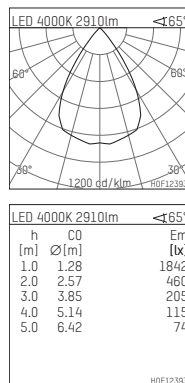

109 317 04 910 RD | white

complx.200 | IP65
ceiling recessed luminaire
LED | 37 W 4000 K

- ceiling recessed luminaire complx.200 IP65
- with a rim projecting over the ceiling
- for installation into suspended ceilings
- with LED 4400 lm
- colour temperature: 4000 K
- colour rendering index: CRI >80
- L90 / B10 (50.000h)
- SDCM < 2
- net luminous flux: 2910 lm
- total load: 37 W
- luminous efficacy: 78,7 lm/W
- rotationsymmetrical light distribution, wide flood
- safety cable for reflector module
- darklight reflector of aluminium, mirror finish anodised
- cut of angle: 40 °
- UGR: 16
- with external LED power unit, electronic (DALI), 220-240 V, 0/50/60 Hz
- temperature-controlled LED circuit board (NTC)
- dimmable
- dimming range: 100-1 %
- power supply: push-wire terminal 2x5x2,5 mm²
- with IP68 cable gland
- housing of die cast aluminium
- safety glass, clear
- recessing ring of die cast aluminium
- cooling element of aluminium
- height: 210 mm
- diameter: 240 mm, recessing diameter: 224 mm
- recessing depth: 215 mm, ceiling thickness: 4-35 mm
- weight: 4,1 kg
- protection rating: IP65
- protection class I
- 5 years Hoffmeister warranty
- Made in Germany
- certificates: manufactured according to DIN VDE 0711 / EN 60598, CE
- colour: white (RAL9016)
- 109 317 04 910 RD
