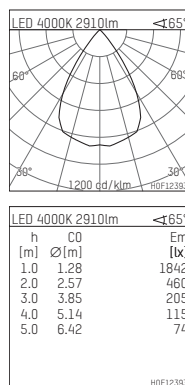

109 317 04 910 R | white

complx.200 | IP65
ceiling recessed luminaire
LED | 37 W 4000 K

- ceiling recessed luminaire complx.200 IP65
- with a rim projecting over the ceiling
- for installation into suspended ceilings
- with LED 4400 lm
- colour temperature: 4000 K
- colour rendering index: CRI >80
- L90 / B10 (50.000h)
- SDCM < 2
- net luminous flux: 2910 lm
- total load: 37 W
- luminous efficacy: 78,7 lm/W
- rotationsymmetrical light distribution, wide flood
- safety cable for reflector module
- darklight reflector of aluminium, mirror finish anodised
- cut of angle: 40 °
- UGR: 16
- with external LED power unit, electronic, 220-240 V, 0/50/60 Hz
- temperature-controlled LED circuit board (NTC)
- power supply: push-wire terminal 2x5x2,5 mm²
- with IP68 cable gland
- housing of die cast aluminium
- safety glass, clear
- recessing ring of die cast aluminium
- cooling element of aluminium
- height: 210 mm
- diameter: 240 mm, recessing diameter: 224 mm
- recessing depth: 215 mm, ceiling thickness: 4-35 mm
- weight: 4,1 kg
- protection rating: IP65
- protection class I
- 5 years Hoffmeister warranty
- Made in Germany
- certificates: manufactured according to DIN VDE 0711 / EN 60598, CE
- colour: white (RAL9016)
- 109 317 04 910 R
