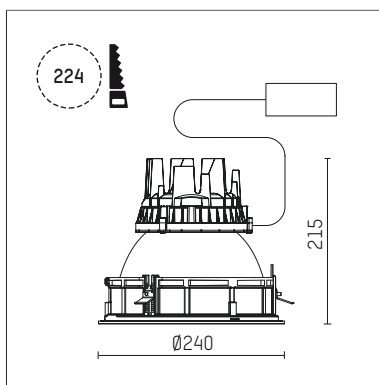

109 317 04 910 R | white

complx.200 | IP65
ceiling recessed luminaire
LED | 37 W 4000 K

- ceiling recessed luminaire complx.200 IP65
- with a rim projecting over the ceiling
- for installation into suspended ceilings
- with LED 4400 lm
- colour temperature: 4000 K
- colour rendering index: CRI >80
- L90 / B10 (50.000h)
- SDCM < 2
- net luminous flux: 2910 lm
- total load: 37 W
- luminous efficacy: 78,7 lm/W
- rotationsymmetrical light distribution, wide flood
- safety cable for reflector module
- darklight reflector of aluminium, mirror finish anodised
- cut of angle: 40 °
- UGR: 16
- with external LED power unit, electronic, 220-240 V, 0/50/60 Hz
- temperature-controlled LED circuit board (NTC)
- power supply: push-wire terminal 2x5x2,5 mm²
- with IP68 cable gland
- housing of die cast aluminium
- safety glass, clear
- recessing ring of die cast aluminium
- cooling element of aluminium
- height: 210 mm
- diameter: 240 mm, recessing diameter: 224 mm
- recessing depth: 215 mm, ceiling thickness: 4-35 mm
- weight: 4,1 kg
- protection rating: IP65
- protection class I
- 5 years Hoffmeister warranty
- Made in Germany
- certificates: manufactured according to DIN VDE 0711 / EN 60598, CE
- colour: white (RAL9016)
- 109 317 04 910 R
