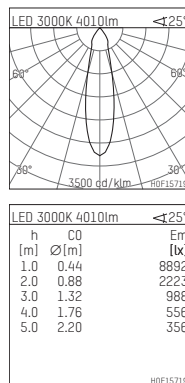

## 109 363 03 910 RD | white

complx.200 | IP65  
ceiling recessed luminaire  
LED COB | 39 W 3000 K

- ceiling recessed luminaire complx.200 IP65
- with a rim projecting over the ceiling
- for installation into suspended ceilings
- with LED COB 6000 lm
- colour temperature: 3000 K
- colour rendering index: CRI >80
- L80 / B10 (50.000h)
- SDCM < 3
- net luminous flux: 4010 lm
- total load: 39 W
- luminous efficacy: 102,8 lm/W
- rotationsymmetrical light distribution, medium
- safety cable for reflector module
- darklight reflector of aluminium, mirror finish anodised
- cut of angle: 40 °
- UGR: 15
- with external LED power unit, electronic (DALI), 220-240 V, 0/50/60 Hz
- power supply: push-wire terminal 2x5x2,5 mm<sup>2</sup>
- housing of die cast aluminium
- safety glass, clear
- recessing ring of die cast aluminium
- cooling element of aluminium
- recessing depth: 260 mm
- weight: 4,1 kg
- protection rating: IP65
- protection class I
- 5 years Hoffmeister warranty
- Made in Germany
- maximum ambient temperature: 45 °C
- certificates: manufactured according to DIN VDE 0711 / EN 60598
- colour: white (RAL9016)
- 109 363 03 910 RD