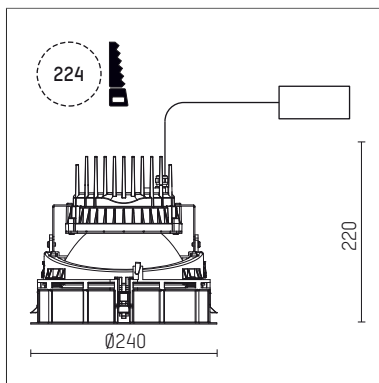

## 109 363 03 910 RD | white

complx.200 | IP65  
ceiling recessed luminaire  
LED COB | 39 W 3000 K

- ceiling recessed luminaire complx.200 IP65
- with a rim projecting over the ceiling
- for installation into suspended ceilings
- with LED COB 6000 lm
- colour temperature: 3000 K
- colour rendering index: CRI >80
- L80 / B10 (50.000h)
- SDCM < 3
- net luminous flux: 4010 lm
- total load: 39 W
- luminous efficacy: 102,8 lm/W
- rotationsymmetrical light distribution, medium
- safety cable for reflector module
- darklight reflector of aluminium, mirror finish anodised
- cut of angle: 40 °
- UGR: 15
- with external LED power unit, electronic (DALI), 220-240 V, 0/50/60 Hz
- power supply: push-wire terminal 2x5x2,5 mm<sup>2</sup>
- housing of die cast aluminium
- safety glass, clear
- recessing ring of die cast aluminium
- cooling element of aluminium
- recessing depth: 260 mm
- weight: 4,1 kg
- protection rating: IP65
- protection class I
- 5 years Hoffmeister warranty
- Made in Germany
- maximum ambient temperature: 45 °C
- certificates: manufactured according to DIN VDE 0711 / EN 60598
- colour: white (RAL9016)
- 109 363 03 910 RD