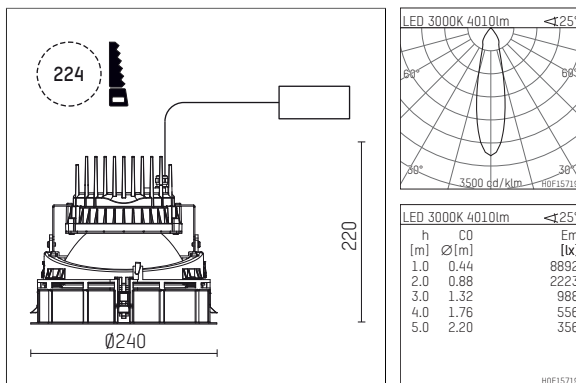

109 363 03 910 R | white

complx.200 | IP65
ceiling recessed luminaire
LED COB | 39 W 3000 K

- ceiling recessed luminaire complx.200 IP65
- with a rim projecting over the ceiling
- for installation into suspended ceilings
- with LED COB 6000 lm
- colour temperature: 3000 K
- colour rendering index: CRI >80
- L80 / B10 (50.000h)
- SDCM < 3
- net luminous flux: 4010 lm
- total load: 39 W
- luminous efficacy: 102,8 lm/W
- rotationsymmetrical light distribution, medium
- safety cable for reflector module
- darklight reflector of aluminium, mirror finish anodised
- cut of angle: 40 °
- UGR: 15
- with external LED power unit, electronic, 220-240 V, 0/50/60 Hz
- power supply: push-wire terminal 2x5x2,5 mm²
- housing of die cast aluminium
- safety glass, clear
- recessing ring of die cast aluminium
- cooling element of aluminium
- recessing depth: 260 mm
- weight: 4,1 kg
- protection rating: IP65
- protection class I
- 5 years Hoffmeister warranty
- Made in Germany
- maximum ambient temperature: 45 °C
- certificates: manufactured according to DIN VDE 0711 / EN 60598
- colour: white (RAL9016)
- 109 363 03 910 R