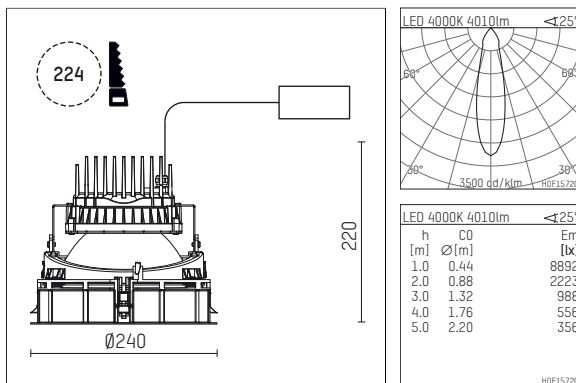

109 363 04 910 RD | white

complx.200 | IP65
ceiling recessed luminaire
LED COB | 39 W 4000 K

- ceiling recessed luminaire complx.200 IP65
- with a rim projecting over the ceiling
- for installation into suspended ceilings
- with LED COB 6000 lm
- colour temperature: 4000 K
- colour rendering index: CRI >80
- L80 / B10 (50.000h)
- SDCM < 3
- net luminous flux: 4010 lm
- total load: 39 W
- luminous efficacy: 102,8 lm/W
- rotationsymmetrical light distribution, medium
- safety cable for reflector module
- darklight reflector of aluminium, mirror finish anodised
- cut of angle: 40 °
- UGR: 15
- with external LED power unit, electronic (DALI), 220-240 V, 0/50/60 Hz
- power supply: push-wire terminal 2x5x2,5 mm²
- housing of die cast aluminium
- safety glass, clear
- recessing ring of die cast aluminium
- cooling element of aluminium
- recessing depth: 260 mm
- weight: 4,1 kg
- protection rating: IP65
- protection class I
- 5 years Hoffmeister warranty
- Made in Germany
- maximum ambient temperature: 45 ° C
- certificates: manufactured according to DIN VDE 0711 / EN 60598
- colour: white (RAL9016)
- 109 363 04 910 RD