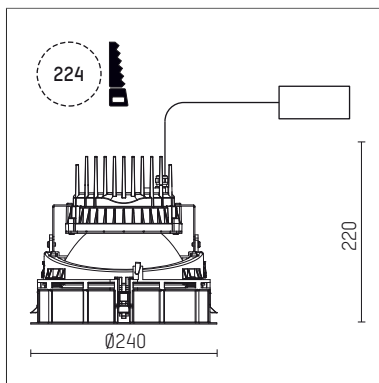

109 363 04 910 R | white

complx.200 | IP65
ceiling recessed luminaire
LED COB | 39 W 4000 K

- ceiling recessed luminaire complx.200 IP65
- with a rim projecting over the ceiling
- for installation into suspended ceilings
- with LED COB 6000 lm
- colour temperature: 4000 K
- colour rendering index: CRI >80
- L80 / B10 (50.000h)
- SDCM < 3
- net luminous flux: 4010 lm
- total load: 39 W
- luminous efficacy: 102,8 lm/W
- rotationsymmetrical light distribution, medium
- safety cable for reflector module
- darklight reflector of aluminium, mirror finish anodised
- cut of angle: 40 °
- UGR: 15
- with external LED power unit, electronic, 220-240 V, 0/50/60 Hz
- power supply: push-wire terminal 2x5x2,5 mm²
- housing of die cast aluminium
- safety glass, clear
- recessing ring of die cast aluminium
- cooling element of aluminium
- recessing depth: 260 mm
- weight: 4,1 kg
- protection rating: IP65
- protection class I
- 5 years Hoffmeister warranty
- Made in Germany
- maximum ambient temperature: 45 °C
- certificates: manufactured according to DIN VDE 0711 / EN 60598
- colour: white (RAL9016)
- 109 363 04 910 R