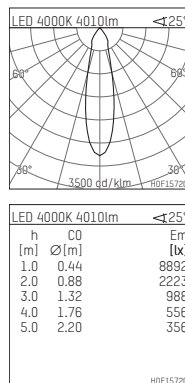

109 363 04 910 R | white

complx.200 | IP65
ceiling recessed luminaire
LED COB | 39 W 4000 K

- ceiling recessed luminaire complx.200 IP65
- with a rim projecting over the ceiling
- for installation into suspended ceilings
- with LED COB 6000 lm
- colour temperature: 4000 K
- colour rendering index: CRI >80
- L80 / B10 (50.000h)
- SDCM < 3
- net luminous flux: 4010 lm
- total load: 39 W
- luminous efficacy: 102,8 lm/W
- rotationsymmetrical light distribution, medium
- safety cable for reflector module
- darklight reflector of aluminium, mirror finish anodised
- cut of angle: 40 °
- UGR: 15
- with external LED power unit, electronic, 220-240 V, 0/50/60 Hz
- power supply: push-wire terminal 2x5x2,5 mm²
- housing of die cast aluminium
- safety glass, clear
- recessing ring of die cast aluminium
- cooling element of aluminium
- recessing depth: 260 mm
- weight: 4,1 kg
- protection rating: IP65
- protection class I
- 5 years Hoffmeister warranty
- Made in Germany
- maximum ambient temperature: 45 °C
- certificates: manufactured according to DIN VDE 0711 / EN 60598
- colour: white (RAL9016)
- 109 363 04 910 R