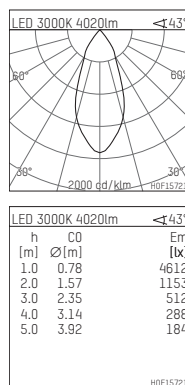

## 109 364 03 910 RD | white

complx.200 | IP65  
ceiling recessed luminaire  
LED COB | 39 W 3000 K

- ceiling recessed luminaire complx.200 IP65
- with a rim projecting over the ceiling
- for installation into suspended ceilings
- with LED COB 6000 lm
- colour temperature: 3000 K
- colour rendering index: CRI >80
- L80 / B10 (50.000h)
- SDCM < 3
- net luminous flux: 4020 lm
- total load: 39 W
- luminous efficacy: 103,1 lm/W
- rotationsymmetrical light distribution, flood
- safety cable for reflector module
- darklight reflector of aluminium, mirror finish anodised
- cut of angle: 40 °
- UGR: 15
- with external LED power unit, electronic (DALI), 220-240 V, 0/50/60 Hz
- power supply: push-wire terminal 2x5x2,5 mm²
- housing of die cast aluminium
- safety glass, clear
- recessing ring of die cast aluminium
- cooling element of aluminium
- recessing depth: 260 mm
- weight: 4,1 kg
- protection rating: IP65
- protection class I
- 5 years Hoffmeister warranty
- Made in Germany
- maximum ambient temperature: 45 °C
- certificates: manufactured according to DIN VDE 0711 / EN 60598
- colour: white (RAL9016)
- 109 364 03 910 RD