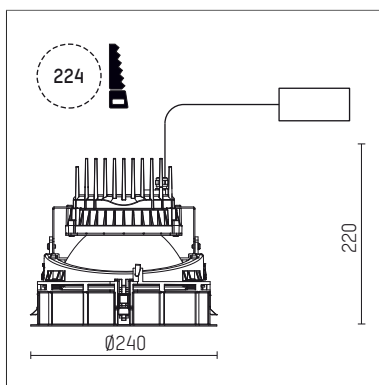

## 109 364 03 910 RD | white

complx.200 | IP65  
ceiling recessed luminaire  
LED COB | 39 W 3000 K

- ceiling recessed luminaire complx.200 IP65
- with a rim projecting over the ceiling
- for installation into suspended ceilings
- with LED COB 6000 lm
- colour temperature: 3000 K
- colour rendering index: CRI >80
- L80 / B10 (50.000h)
- SDCM < 3
- net luminous flux: 4020 lm
- total load: 39 W
- luminous efficacy: 103,1 lm/W
- rotationsymmetrical light distribution, flood
- safety cable for reflector module
- darklight reflector of aluminium, mirror finish anodised
- cut of angle: 40 °
- UGR: 15
- with external LED power unit, electronic (DALI), 220-240 V, 0/50/60 Hz
- power supply: push-wire terminal 2x5x2,5 mm²
- housing of die cast aluminium
- safety glass, clear
- recessing ring of die cast aluminium
- cooling element of aluminium
- recessing depth: 260 mm
- weight: 4,1 kg
- protection rating: IP65
- protection class I
- 5 years Hoffmeister warranty
- Made in Germany
- maximum ambient temperature: 45 °C
- certificates: manufactured according to DIN VDE 0711 / EN 60598
- colour: white (RAL9016)
- 109 364 03 910 RD