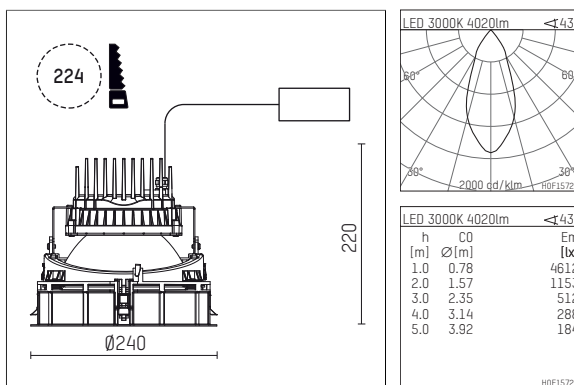

109 364 03 910 R | white

complx.200 | IP65
ceiling recessed luminaire
LED COB | 39 W 3000 K

- ceiling recessed luminaire complx.200 IP65
- with a rim projecting over the ceiling
- for installation into suspended ceilings
- with LED COB 6000 lm
- colour temperature: 3000 K
- colour rendering index: CRI >80
- L80 / B10 (50.000h)
- SDCM < 3
- net luminous flux: 4020 lm
- total load: 39 W
- luminous efficacy: 103,1 lm/W
- rotationsymmetrical light distribution, flood
- safety cable for reflector module
- darklight reflector of aluminium, mirror finish anodised
- cut of angle: 40 °
- UGR: 15
- with external LED power unit, electronic, 220-240 V, 0/50/60 Hz
- power supply: push-wire terminal 2x5x2,5 mm²
- housing of die cast aluminium
- safety glass, clear
- recessing ring of die cast aluminium
- cooling element of aluminium
- recessing depth: 260 mm
- weight: 4,1 kg
- protection rating: IP65
- protection class I
- 5 years Hoffmeister warranty
- Made in Germany
- maximum ambient temperature: 45 °C
- certificates: manufactured according to DIN VDE 0711 / EN 60598
- colour: white (RAL9016)
- 109 364 03 910 R