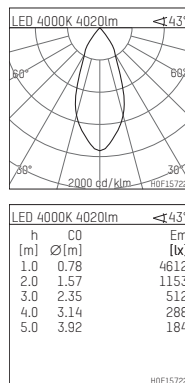

## 109 364 04 910 RD | white

complx.200 | IP65  
ceiling recessed luminaire  
LED COB | 39 W 4000 K

- ceiling recessed luminaire complx.200 IP65
- with a rim projecting over the ceiling
- for installation into suspended ceilings
- with LED COB 6000 lm
- colour temperature: 4000 K
- colour rendering index: CRI >80
- L80 / B10 (50.000h)
- SDCM < 3
- net luminous flux: 4020 lm
- total load: 39 W
- luminous efficacy: 103,1 lm/W
- rotationsymmetrical light distribution, flood
- safety cable for reflector module
- darklight reflector of aluminium, mirror finish anodised
- cut of angle: 40 °
- UGR: 15
- with external LED power unit, electronic (DALI), 220-240 V, 0/50/60 Hz
- power supply: push-wire terminal 2x5x2,5 mm²
- housing of die cast aluminium
- safety glass, clear
- recessing ring of die cast aluminium
- cooling element of aluminium
- recessing depth: 260 mm
- weight: 4,1 kg
- protection rating: IP65
- protection class I
- 5 years Hoffmeister warranty
- Made in Germany
- maximum ambient temperature: 45 °C
- certificates: manufactured according to DIN VDE 0711 / EN 60598
- colour: white (RAL9016)
- 109 364 04 910 RD