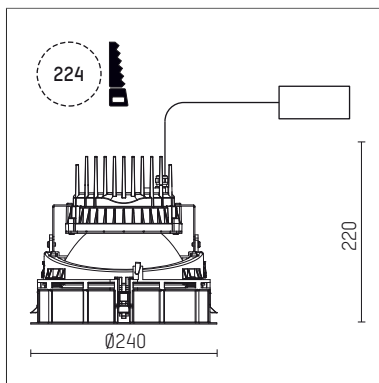

## 109 364 04 910 RD | white

complx.200 | IP65  
ceiling recessed luminaire  
LED COB | 39 W 4000 K

- ceiling recessed luminaire complx.200 IP65
- with a rim projecting over the ceiling
- for installation into suspended ceilings
- with LED COB 6000 lm
- colour temperature: 4000 K
- colour rendering index: CRI >80
- L80 / B10 (50.000h)
- SDCM < 3
- net luminous flux: 4020 lm
- total load: 39 W
- luminous efficacy: 103,1 lm/W
- rotationsymmetrical light distribution, flood
- safety cable for reflector module
- darklight reflector of aluminium, mirror finish anodised
- cut of angle: 40 °
- UGR: 15
- with external LED power unit, electronic (DALI), 220-240 V, 0/50/60 Hz
- power supply: push-wire terminal 2x5x2,5 mm²
- housing of die cast aluminium
- safety glass, clear
- recessing ring of die cast aluminium
- cooling element of aluminium
- recessing depth: 260 mm
- weight: 4,1 kg
- protection rating: IP65
- protection class I
- 5 years Hoffmeister warranty
- Made in Germany
- maximum ambient temperature: 45 °C
- certificates: manufactured according to DIN VDE 0711 / EN 60598
- colour: white (RAL9016)
- 109 364 04 910 RD