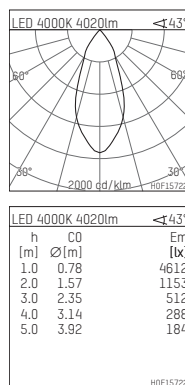

109 364 04 910 R | white

complx.200 | IP65
ceiling recessed luminaire
LED COB | 39 W 4000 K

- ceiling recessed luminaire complx.200 IP65
- with a rim projecting over the ceiling
- for installation into suspended ceilings
- with LED COB 6000 lm
- colour temperature: 4000 K
- colour rendering index: CRI >80
- L80 / B10 (50.000h)
- SDCM < 3
- net luminous flux: 4020 lm
- total load: 39 W
- luminous efficacy: 103,1 lm/W
- rotationsymmetrical light distribution, flood
- safety cable for reflector module
- darklight reflector of aluminium, mirror finish anodised
- cut of angle: 40 °
- UGR: 15
- with external LED power unit, electronic, 220-240 V, 0/50/60 Hz
- power supply: push-wire terminal 2x5x2,5 mm²
- housing of die cast aluminium
- safety glass, clear
- recessing ring of die cast aluminium
- cooling element of aluminium
- recessing depth: 260 mm
- weight: 4,1 kg
- protection rating: IP65
- protection class I
- 5 years Hoffmeister warranty
- Made in Germany
- maximum ambient temperature: 45 °C
- certificates: manufactured according to DIN VDE 0711 / EN 60598
- colour: white (RAL9016)
- 109 364 04 910 R