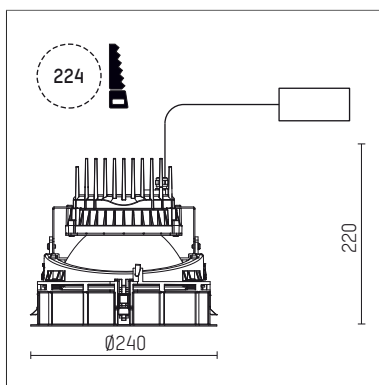

109 364 04 910 R | white

complx.200 | IP65
ceiling recessed luminaire
LED COB | 39 W 4000 K

- ceiling recessed luminaire complx.200 IP65
- with a rim projecting over the ceiling
- for installation into suspended ceilings
- with LED COB 6000 lm
- colour temperature: 4000 K
- colour rendering index: CRI >80
- L80 / B10 (50.000h)
- SDCM < 3
- net luminous flux: 4020 lm
- total load: 39 W
- luminous efficacy: 103,1 lm/W
- rotationsymmetrical light distribution, flood
- safety cable for reflector module
- darklight reflector of aluminium, mirror finish anodised
- cut of angle: 40 °
- UGR: 15
- with external LED power unit, electronic, 220-240 V, 0/50/60 Hz
- power supply: push-wire terminal 2x5x2,5 mm²
- housing of die cast aluminium
- safety glass, clear
- recessing ring of die cast aluminium
- cooling element of aluminium
- recessing depth: 260 mm
- weight: 4,1 kg
- protection rating: IP65
- protection class I
- 5 years Hoffmeister warranty
- Made in Germany
- maximum ambient temperature: 45 °C
- certificates: manufactured according to DIN VDE 0711 / EN 60598
- colour: white (RAL9016)
- 109 364 04 910 R