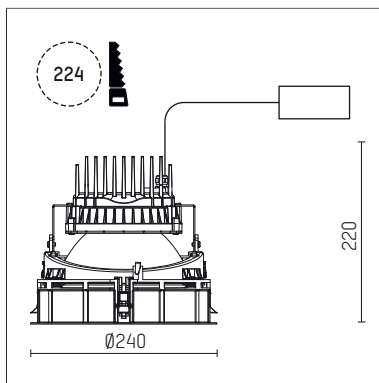

109 365 03 910 RD | white

complx.200 | IP65
ceiling recessed luminaire
LED COB | 39 W 3000 K

- ceiling recessed luminaire complx.200 IP65
- with a rim projecting over the ceiling
- for installation into suspended ceilings
- with LED COB 6000 lm
- colour temperature: 3000 K
- colour rendering index: CRI >80
- L80 / B10 (50.000h)
- SDCM < 3
- net luminous flux: 4100 lm
- total load: 39 W
- luminous efficacy: 105,1 lm/W
- rotationsymmetrical light distribution, wide flood
- safety cable for reflector module
- darklight reflector of aluminium, mirror finish anodised
- cut of angle: 40 °
- UGR: 18
- with external LED power unit, electronic (DALI), 220-240 V, 0/50/60 Hz
- power supply: push-wire terminal 2x5x2,5 mm²
- housing of die cast aluminium
- safety glass, clear
- recessing ring of die cast aluminium
- cooling element of aluminium
- recessing depth: 260 mm
- weight: 4,1 kg
- protection rating: IP65
- protection class I
- 5 years Hoffmeister warranty
- Made in Germany
- maximum ambient temperature: 45 °C
- certificates: manufactured according to DIN VDE 0711 / EN 60598
- colour: white (RAL9016)
- 109 365 03 910 RD