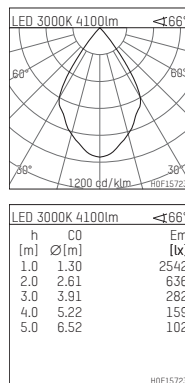

109 365 03 910 RD | white

complx.200 | IP65
ceiling recessed luminaire
LED COB | 39 W 3000 K

- ceiling recessed luminaire complx.200 IP65
- with a rim projecting over the ceiling
- for installation into suspended ceilings
- with LED COB 6000 lm
- colour temperature: 3000 K
- colour rendering index: CRI >80
- L80 / B10 (50.000h)
- SDCM < 3
- net luminous flux: 4100 lm
- total load: 39 W
- luminous efficacy: 105,1 lm/W
- rotationsymmetrical light distribution, wide flood
- safety cable for reflector module
- darklight reflector of aluminium, mirror finish anodised
- cut of angle: 40 °
- UGR: 18
- with external LED power unit, electronic (DALI), 220-240 V, 0/50/60 Hz
- power supply: push-wire terminal 2x5x2,5 mm²
- housing of die cast aluminium
- safety glass, clear
- recessing ring of die cast aluminium
- cooling element of aluminium
- recessing depth: 260 mm
- weight: 4,1 kg
- protection rating: IP65
- protection class I
- 5 years Hoffmeister warranty
- Made in Germany
- maximum ambient temperature: 45 °C
- certificates: manufactured according to DIN VDE 0711 / EN 60598
- colour: white (RAL9016)
- 109 365 03 910 RD