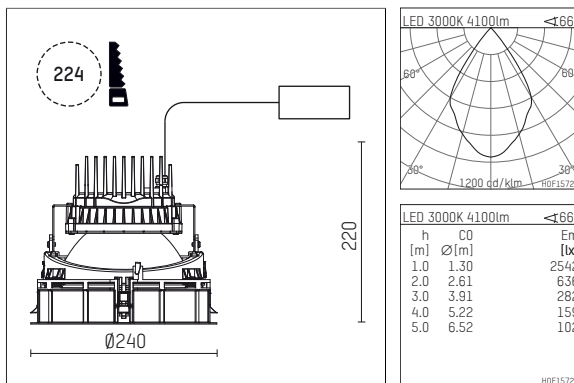

## 109 365 03 910 R | white

complx.200 | IP65  
ceiling recessed luminaire  
LED COB | 39 W 3000 K

- ceiling recessed luminaire complx.200 IP65
- with a rim projecting over the ceiling
- for installation into suspended ceilings
- with LED COB 6000 lm
- colour temperature: 3000 K
- colour rendering index: CRI >80
- L80 / B10 (50.000h)
- SDCM < 3
- net luminous flux: 4100 lm
- total load: 39 W
- luminous efficacy: 105,1 lm/W
- rotationsymmetrical light distribution, wide flood
- safety cable for reflector module
- darklight reflector of aluminium, mirror finish anodised
- cut of angle: 40 °
- UGR: 18
- with external LED power unit, electronic, 220-240 V, 0/50/60 Hz
- power supply: push-wire terminal 2x5x2,5 mm²
- housing of die cast aluminium
- safety glass, clear
- recessing ring of die cast aluminium
- cooling element of aluminium
- recessing depth: 260 mm
- weight: 4,1 kg
- protection rating: IP65
- protection class I
- 5 years Hoffmeister warranty
- Made in Germany
- maximum ambient temperature: 45 °C
- certificates: manufactured according to DIN VDE 0711 / EN 60598
- colour: white (RAL9016)
- 109 365 03 910 R