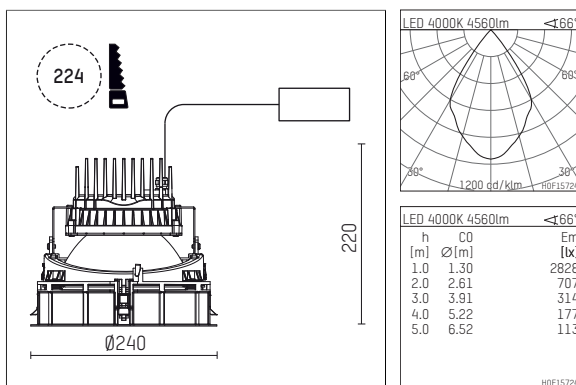

109 365 04 910 RD | white

complx.200 | IP65
ceiling recessed luminaire
LED COB | 39 W 4000 K

- ceiling recessed luminaire complx.200 IP65
- with a rim projecting over the ceiling
- for installation into suspended ceilings
- with LED COB 6000 lm
- colour temperature: 4000 K
- colour rendering index: CRI >80
- L80 / B10 (50.000h)
- SDCM < 3
- net luminous flux: 4560 lm
- total load: 39 W
- luminous efficacy: 116,9 lm/W
- rotationsymmetrical light distribution, wide flood
- safety cable for reflector module
- darklight reflector of aluminium, mirror finish anodised
- cut of angle: 40 °
- UGR: 18
- with external LED power unit, electronic (DALI), 220-240 V, 0/50/60 Hz
- power supply: push-wire terminal 2x5x2,5 mm²
- housing of die cast aluminium
- safety glass, clear
- recessing ring of die cast aluminium
- cooling element of aluminium
- recessing depth: 260 mm
- weight: 4,1 kg
- protection rating: IP65
- protection class I
- 5 years Hoffmeister warranty
- Made in Germany
- maximum ambient temperature: 45 °C
- certificates: manufactured according to DIN VDE 0711 / EN 60598
- colour: white (RAL9016)
- 109 365 04 910 RD