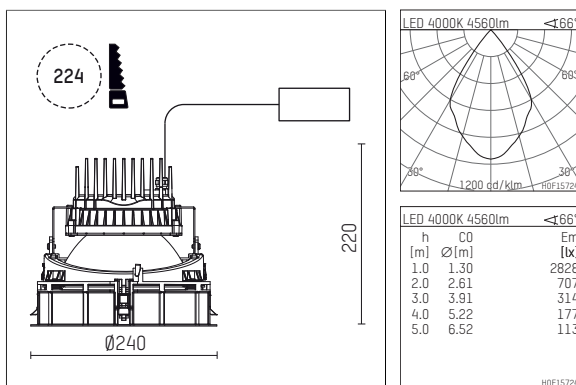

## 109 365 04 910 R | white

complx.200 | IP65  
ceiling recessed luminaire  
LED COB | 39 W 4000 K

- ceiling recessed luminaire complx.200 IP65
- with a rim projecting over the ceiling
- for installation into suspended ceilings
- with LED COB 6000 lm
- colour temperature: 4000 K
- colour rendering index: CRI >80
- L80 / B10 (50.000h)
- SDCM < 3
- net luminous flux: 4560 lm
- total load: 39 W
- luminous efficacy: 116,9 lm/W
- rotationsymmetrical light distribution, wide flood
- safety cable for reflector module
- darklight reflector of aluminium, mirror finish anodised
- cut of angle: 40 °
- UGR: 18
- with external LED power unit, electronic, 220-240 V, 0/50/60 Hz
- power supply: push-wire terminal 2x5x2,5 mm²
- housing of die cast aluminium
- safety glass, clear
- recessing ring of die cast aluminium
- cooling element of aluminium
- recessing depth: 260 mm
- weight: 4,1 kg
- protection rating: IP65
- protection class I
- 5 years Hoffmeister warranty
- Made in Germany
- maximum ambient temperature: 45 °C
- certificates: manufactured according to DIN VDE 0711 / EN 60598
- colour: white (RAL9016)
- 109 365 04 910 R