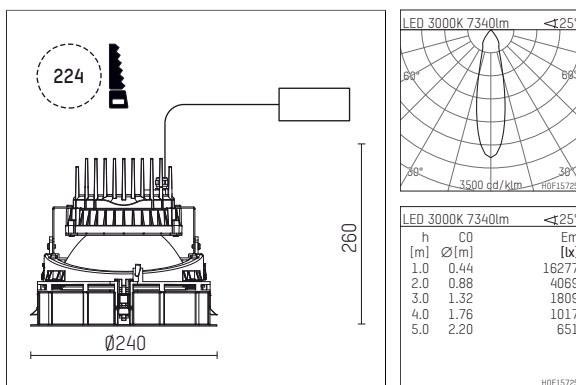

109 373 03 910 RD | white

complx.200 | IP65
ceiling recessed luminaire
LED COB | 68 W 3000 K

- ceiling recessed luminaire complx.200 IP65
- with a rim projecting over the ceiling
- for installation into suspended ceilings
- with LED COB 10000 lm
- colour temperature: 3000 K
- colour rendering index: CRI >80
- L80 / B10 (50.000h)
- SDCM < 3
- net luminous flux: 7340 lm
- total load: 68 W
- luminous efficacy: 107,9 lm/W
- rotationsymmetrical light distribution, medium-flood
- safety cable for reflector module
- darklight reflector of aluminium, mirror finish anodised
- cut of angle: 40 °
- UGR: 17
- with external LED power unit, electronic (DALI), 220-240 V, 0/50/60 Hz
- power supply: push-wire terminal 2x5x2,5 mm²
- housing of die cast aluminium
- safety glass, clear
- recessing ring of die cast aluminium
- cooling element of aluminium
- recessing depth: 260 mm
- weight: 4,1 kg
- protection rating: IP65
- protection class I
- 5 years Hoffmeister warranty
- Made in Germany
- maximum ambient temperature: 45 °C
- certificates: manufactured according to DIN VDE 0711 / EN 60598
- colour: white (RAL9016)
- 109 373 03 910 RD