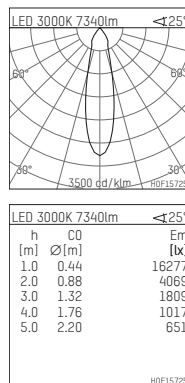

109 373 03 910 R | white

complx.200 | IP65
ceiling recessed luminaire
LED COB | 68 W 3000 K

- ceiling recessed luminaire complx.200 IP65
- with a rim projecting over the ceiling
- for installation into suspended ceilings
- with LED COB 10000 lm
- colour temperature: 3000 K
- colour rendering index: CRI >80
- L80 / B10 (50.000h)
- SDCM < 3
- net luminous flux: 7340 lm
- total load: 68 W
- luminous efficacy: 107,9 lm/W
- rotationsymmetrical light distribution, medium
- safety cable for reflector module
- darklight reflector of aluminium, mirror finish anodised
- cut of angle: 40 °
- UGR: 17
- with external LED power unit, electronic, 220-240 V, 0/50/60 Hz
- power supply: push-wire terminal 2x5x2,5 mm²
- housing of die cast aluminium
- safety glass, clear
- recessing ring of die cast aluminium
- cooling element of aluminium
- recessing depth: 260 mm
- weight: 4,1 kg
- protection rating: IP65
- protection class I
- 5 years Hoffmeister warranty
- Made in Germany
- maximum ambient temperature: 45 °C
- certificates: manufactured according to DIN VDE 0711 / EN 60598
- colour: white (RAL9016)
- 109 373 03 910 R