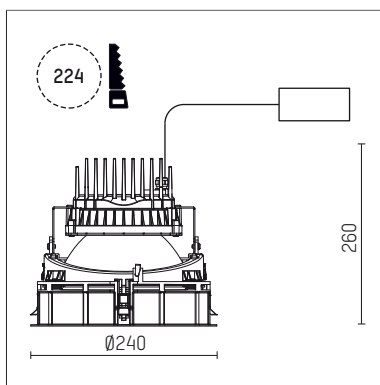

109 373 03 910 R | white

complx.200 | IP65
ceiling recessed luminaire
LED COB | 68 W 3000 K

- ceiling recessed luminaire complx.200 IP65
- with a rim projecting over the ceiling
- for installation into suspended ceilings
- with LED COB 10000 lm
- colour temperature: 3000 K
- colour rendering index: CRI >80
- L80 / B10 (50.000h)
- SDCM < 3
- net luminous flux: 7340 lm
- total load: 68 W
- luminous efficacy: 107,9 lm/W
- rotationsymmetrical light distribution, medium
- safety cable for reflector module
- darklight reflector of aluminium, mirror finish anodised
- cut of angle: 40 °
- UGR: 17
- with external LED power unit, electronic, 220-240 V, 0/50/60 Hz
- power supply: push-wire terminal 2x5x2,5 mm²
- housing of die cast aluminium
- safety glass, clear
- recessing ring of die cast aluminium
- cooling element of aluminium
- recessing depth: 260 mm
- weight: 4,1 kg
- protection rating: IP65
- protection class I
- 5 years Hoffmeister warranty
- Made in Germany
- maximum ambient temperature: 45 °C
- certificates: manufactured according to DIN VDE 0711 / EN 60598
- colour: white (RAL9016)
- 109 373 03 910 R