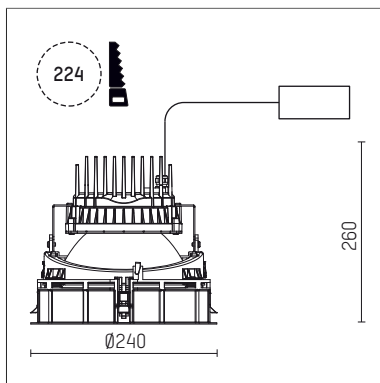

## 109 373 04 910 RD | white

complx.200 | IP65  
ceiling recessed luminaire  
LED COB | 66 W 4000 K

- ceiling recessed luminaire complx.200 IP65
- with a rim projecting over the ceiling
- for installation into suspended ceilings
- with LED COB 10000 lm
- colour temperature: 4000 K
- colour rendering index: CRI >80
- L80 / B10 (50.000h)
- SDCM < 3
- net luminous flux: 6670 lm
- total load: 66 W
- luminous efficacy: 101,1 lm/W
- rotationsymmetrical light distribution, medium
- safety cable for reflector module
- darklight reflector of aluminium, mirror finish anodised
- cut of angle: 40 °
- UGR: 17
- with external LED power unit, electronic (DALI), 220-240 V, 0/50/60 Hz
- power supply: push-wire terminal 2x5x2,5 mm<sup>2</sup>
- housing of die cast aluminium
- safety glass, clear
- recessing ring of die cast aluminium
- cooling element of aluminium
- recessing depth: 260 mm
- weight: 4,1 kg
- protection rating: IP65
- protection class I
- 5 years Hoffmeister warranty
- Made in Germany
- maximum ambient temperature: 45 ° C
- certificates: manufactured according to DIN VDE 0711 / EN 60598
- colour: white (RAL9016)
- 109 373 04 910 RD