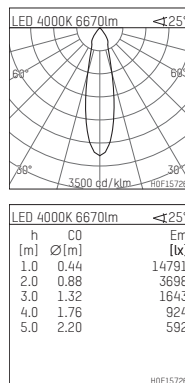

## 109 373 04 910 RD | white

complx.200 | IP65  
ceiling recessed luminaire  
LED COB | 66 W 4000 K

- ceiling recessed luminaire complx.200 IP65
- with a rim projecting over the ceiling
- for installation into suspended ceilings
- with LED COB 10000 lm
- colour temperature: 4000 K
- colour rendering index: CRI >80
- L80 / B10 (50.000h)
- SDCM < 3
- net luminous flux: 6670 lm
- total load: 66 W
- luminous efficacy: 101,1 lm/W
- rotationsymmetrical light distribution, medium
- safety cable for reflector module
- darklight reflector of aluminium, mirror finish anodised
- cut of angle: 40 °
- UGR: 17
- with external LED power unit, electronic (DALI), 220-240 V, 0/50/60 Hz
- power supply: push-wire terminal 2x5x2,5 mm<sup>2</sup>
- housing of die cast aluminium
- safety glass, clear
- recessing ring of die cast aluminium
- cooling element of aluminium
- recessing depth: 260 mm
- weight: 4,1 kg
- protection rating: IP65
- protection class I
- 5 years Hoffmeister warranty
- Made in Germany
- maximum ambient temperature: 45 ° C
- certificates: manufactured according to DIN VDE 0711 / EN 60598
- colour: white (RAL9016)
- 109 373 04 910 RD