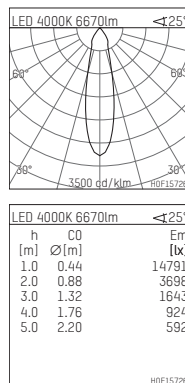

109 373 04 910 R | white

complx.200 | IP65
ceiling recessed luminaire
LED COB | 66 W 4000 K

- ceiling recessed luminaire complx.200 IP65
- with a rim projecting over the ceiling
- for installation into suspended ceilings
- with LED COB 10000 lm
- colour temperature: 4000 K
- colour rendering index: CRI >80
- L80 / B10 (50.000h)
- SDCM < 3
- net luminous flux: 6670 lm
- total load: 66 W
- luminous efficacy: 101,1 lm/W
- rotationsymmetrical light distribution, medium
- safety cable for reflector module
- darklight reflector of aluminium, mirror finish anodised
- cut of angle: 40 °
- UGR: 17
- with external LED power unit, electronic, 220-240 V, 0/50/60 Hz
- power supply: push-wire terminal 2x5x2,5 mm²
- housing of die cast aluminium
- safety glass, clear
- recessing ring of die cast aluminium
- cooling element of aluminium
- recessing depth: 260 mm
- weight: 4,1 kg
- protection rating: IP65
- protection class I
- 5 years Hoffmeister warranty
- Made in Germany
- maximum ambient temperature: 45 °C
- certificates: manufactured according to DIN VDE 0711 / EN 60598
- colour: white (RAL9016)
- 109 373 04 910 R