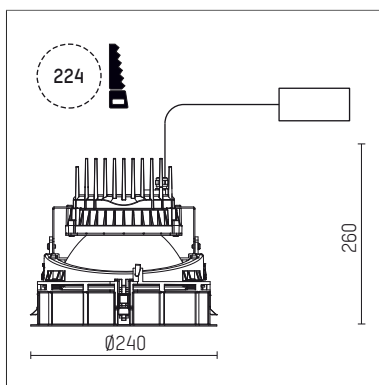

109 373 04 910 R | white

complx.200 | IP65
ceiling recessed luminaire
LED COB | 66 W 4000 K

- ceiling recessed luminaire complx.200 IP65
- with a rim projecting over the ceiling
- for installation into suspended ceilings
- with LED COB 10000 lm
- colour temperature: 4000 K
- colour rendering index: CRI >80
- L80 / B10 (50.000h)
- SDCM < 3
- net luminous flux: 6670 lm
- total load: 66 W
- luminous efficacy: 101,1 lm/W
- rotationsymmetrical light distribution, medium
- safety cable for reflector module
- darklight reflector of aluminium, mirror finish anodised
- cut of angle: 40 °
- UGR: 17
- with external LED power unit, electronic, 220-240 V, 0/50/60 Hz
- power supply: push-wire terminal 2x5x2,5 mm²
- housing of die cast aluminium
- safety glass, clear
- recessing ring of die cast aluminium
- cooling element of aluminium
- recessing depth: 260 mm
- weight: 4,1 kg
- protection rating: IP65
- protection class I
- 5 years Hoffmeister warranty
- Made in Germany
- maximum ambient temperature: 45 °C
- certificates: manufactured according to DIN VDE 0711 / EN 60598
- colour: white (RAL9016)
- 109 373 04 910 R