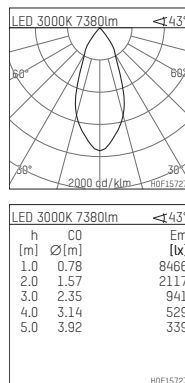

## 109 374 03 910 RD | white

complx.200 | IP65  
ceiling recessed luminaire  
LED COB | 68 W 3000 K

- ceiling recessed luminaire complx.200 IP65
- with a rim projecting over the ceiling
- for installation into suspended ceilings
- with LED COB 10000 lm
- colour temperature: 3000 K
- colour rendering index: CRI >80
- L80 / B10 (50.000h)
- SDCM < 3
- net luminous flux: 7380 lm
- total load: 68 W
- luminous efficacy: 108,5 lm/W
- rotationsymmetrical light distribution, flood
- safety cable for reflector module
- darklight reflector of aluminium, mirror finish anodised
- cut of angle: 40 °
- UGR: 17
- with external LED power unit, electronic (DALI), 220-240 V, 0/50/60 Hz
- power supply: push-wire terminal 2x5x2,5 mm²
- housing of die cast aluminium
- safety glass, clear
- recessing ring of die cast aluminium
- cooling element of aluminium
- recessing depth: 260 mm
- weight: 4,1 kg
- protection rating: IP65
- protection class I
- 5 years Hoffmeister warranty
- Made in Germany
- maximum ambient temperature: 45 °C
- certificates: manufactured according to DIN VDE 0711 / EN 60598
- colour: white (RAL9016)
- 109 374 03 910 RD