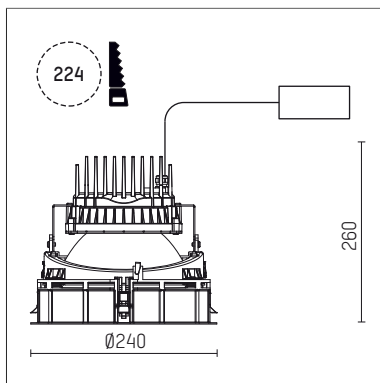

## 109 374 03 910 RD | white

complx.200 | IP65  
ceiling recessed luminaire  
LED COB | 68 W 3000 K

- ceiling recessed luminaire complx.200 IP65
- with a rim projecting over the ceiling
- for installation into suspended ceilings
- with LED COB 10000 lm
- colour temperature: 3000 K
- colour rendering index: CRI >80
- L80 / B10 (50.000h)
- SDCM < 3
- net luminous flux: 7380 lm
- total load: 68 W
- luminous efficacy: 108,5 lm/W
- rotationsymmetrical light distribution, flood
- safety cable for reflector module
- darklight reflector of aluminium, mirror finish anodised
- cut of angle: 40 °
- UGR: 17
- with external LED power unit, electronic (DALI), 220-240 V, 0/50/60 Hz
- power supply: push-wire terminal 2x5x2,5 mm²
- housing of die cast aluminium
- safety glass, clear
- recessing ring of die cast aluminium
- cooling element of aluminium
- recessing depth: 260 mm
- weight: 4,1 kg
- protection rating: IP65
- protection class I
- 5 years Hoffmeister warranty
- Made in Germany
- maximum ambient temperature: 45 °C
- certificates: manufactured according to DIN VDE 0711 / EN 60598
- colour: white (RAL9016)
- 109 374 03 910 RD