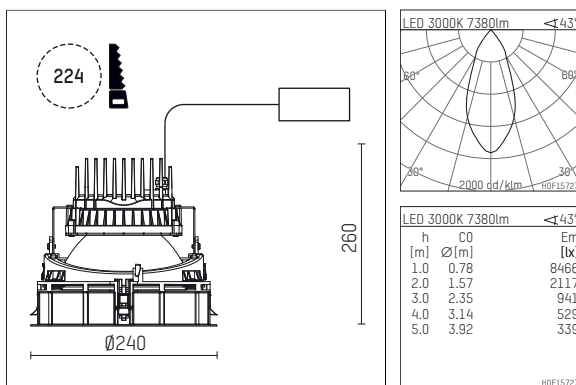

## 109 374 03 910 R | white

complx.200 | IP65  
ceiling recessed luminaire  
LED COB | 68 W 3000 K

- ceiling recessed luminaire complx.200 IP65
- with a rim projecting over the ceiling
- for installation into suspended ceilings
- with LED COB 10000 lm
- colour temperature: 3000 K
- colour rendering index: CRI >80
- L80 / B10 (50.000h)
- SDCM < 3
- net luminous flux: 7380 lm
- total load: 68 W
- luminous efficacy: 108,5 lm/W
- rotationsymmetrical light distribution, flood
- safety cable for reflector module
- darklight reflector of aluminium, mirror finish anodised
- cut of angle: 40 °
- UGR: 17
- with external LED power unit, electronic, 220-240 V, 0/50/60 Hz
- power supply: push-wire terminal 2x5x2,5 mm<sup>2</sup>
- housing of die cast aluminium
- safety glass, clear
- recessing ring of die cast aluminium
- cooling element of aluminium
- recessing depth: 260 mm
- weight: 4,1 kg
- protection rating: IP65
- protection class I
- 5 years Hoffmeister warranty
- Made in Germany
- maximum ambient temperature: 45 °C
- certificates: manufactured according to DIN VDE 0711 / EN 60598
- colour: white (RAL9016)
- 109 374 03 910 R