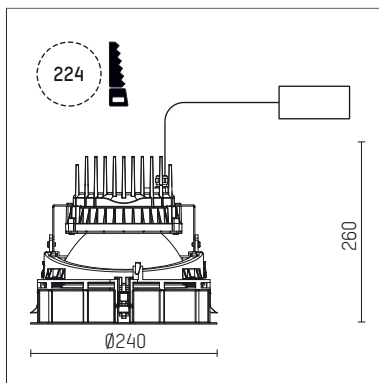

109 374 04 910 R | white

complx.200 | IP65
ceiling recessed luminaire
LED COB | 66 W 4000 K

- ceiling recessed luminaire complx.200 IP65
- with a rim projecting over the ceiling
- for installation into suspended ceilings
- with LED COB 10000 lm
- colour temperature: 4000 K
- colour rendering index: CRI >80
- L80 / B10 (50.000h)
- SDCM < 3
- net luminous flux: 6700 lm
- total load: 66 W
- luminous efficacy: 101,5 lm/W
- rotationsymmetrical light distribution, flood
- safety cable for reflector module
- darklight reflector of aluminium, mirror finish anodised
- cut of angle: 40 °
- UGR: 17
- with external LED power unit, electronic, 220-240 V, 0/50/60 Hz
- power supply: push-wire terminal 2x5x2,5 mm²
- housing of die cast aluminium
- safety glass, clear
- recessing ring of die cast aluminium
- cooling element of aluminium
- recessing depth: 260 mm
- weight: 4,1 kg
- protection rating: IP65
- protection class I
- 5 years Hoffmeister warranty
- Made in Germany
- maximum ambient temperature: 45 °C
- certificates: manufactured according to DIN VDE 0711 / EN 60598
- colour: white (RAL9016)
- 109 374 04 910 R