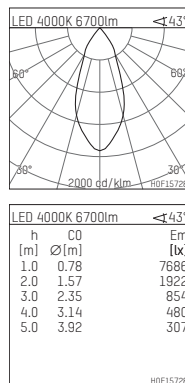

109 374 04 910 R | white

complx.200 | IP65
ceiling recessed luminaire
LED COB | 66 W 4000 K

- ceiling recessed luminaire complx.200 IP65
- with a rim projecting over the ceiling
- for installation into suspended ceilings
- with LED COB 10000 lm
- colour temperature: 4000 K
- colour rendering index: CRI >80
- L80 / B10 (50.000h)
- SDCM < 3
- net luminous flux: 6700 lm
- total load: 66 W
- luminous efficacy: 101,5 lm/W
- rotationsymmetrical light distribution, flood
- safety cable for reflector module
- darklight reflector of aluminium, mirror finish anodised
- cut of angle: 40 °
- UGR: 17
- with external LED power unit, electronic, 220-240 V, 0/50/60 Hz
- power supply: push-wire terminal 2x5x2,5 mm²
- housing of die cast aluminium
- safety glass, clear
- recessing ring of die cast aluminium
- cooling element of aluminium
- recessing depth: 260 mm
- weight: 4,1 kg
- protection rating: IP65
- protection class I
- 5 years Hoffmeister warranty
- Made in Germany
- maximum ambient temperature: 45 °C
- certificates: manufactured according to DIN VDE 0711 / EN 60598
- colour: white (RAL9016)
- 109 374 04 910 R