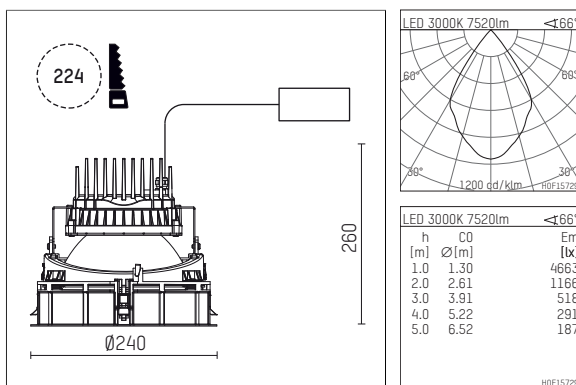

109 375 03 910 RD | white

complx.200 | IP65
ceiling recessed luminaire
LED COB | 68 W 3000 K

- ceiling recessed luminaire complx.200 IP65
- with a rim projecting over the ceiling
- for installation into suspended ceilings
- with LED COB 10000 lm
- colour temperature: 3000 K
- colour rendering index: CRI >80
- L80 / B10 (50.000h)
- SDCM < 3
- net luminous flux: 7520 lm
- total load: 68 W
- luminous efficacy: 110,6 lm/W
- rotationsymmetrical light distribution, wide flood
- safety cable for reflector module
- darklight reflector of aluminium, mirror finish anodised
- cut of angle: 40 °
- UGR: 20
- with external LED power unit, electronic (DALI), 220-240 V, 0/50/60 Hz
- power supply: push-wire terminal 2x5x2,5 mm²
- housing of die cast aluminium
- safety glass, clear
- recessing ring of die cast aluminium
- cooling element of aluminium
- recessing depth: 260 mm
- weight: 4,1 kg
- protection rating: IP65
- protection class I
- 5 years Hoffmeister warranty
- Made in Germany
- maximum ambient temperature: 45 °C
- certificates: manufactured according to DIN VDE 0711 / EN 60598
- colour: white (RAL9016)
- 109 375 03 910 RD