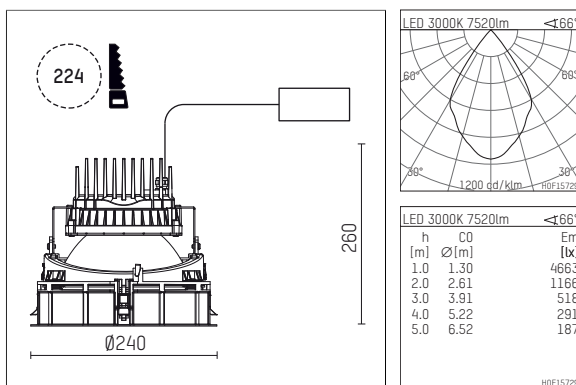

## 109 375 03 910 R | white

complx.200 | IP65  
ceiling recessed luminaire  
LED COB | 68 W 3000 K

- ceiling recessed luminaire complx.200 IP65
- with a rim projecting over the ceiling
- for installation into suspended ceilings
- with LED COB 10000 lm
- colour temperature: 3000 K
- colour rendering index: CRI >80
- L80 / B10 (50.000h)
- SDCM < 3
- net luminous flux: 7520 lm
- total load: 68 W
- luminous efficacy: 110,6 lm/W
- rotationsymmetrical light distribution, wide flood
- safety cable for reflector module
- darklight reflector of aluminium, mirror finish anodised
- cut of angle:  $40^\circ$
- UGR: 20
- with external LED power unit, electronic, 220-240 V, 0/50/60 Hz
- power supply: push-wire terminal 2x5x2,5 mm<sup>2</sup>
- housing of die cast aluminium
- safety glass, clear
- recessing ring of die cast aluminium
- cooling element of aluminium
- recessing depth: 260 mm
- weight: 4,1 kg
- protection rating: IP65
- protection class I
- 5 years Hoffmeister warranty
- Made in Germany
- maximum ambient temperature: 45 °C
- certificates: manufactured according to DIN VDE 0711 / EN 60598
- colour: white (RAL9016)
- 109 375 03 910 R