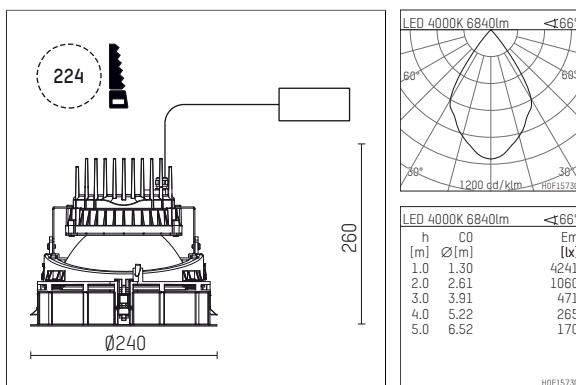

109 375 04 910 RD | white

complx.200 | IP65
ceiling recessed luminaire
LED COB | 66 W 4000 K

- ceiling recessed luminaire complx.200 IP65
- with a rim projecting over the ceiling
- for installation into suspended ceilings
- with LED COB 10000 lm
- colour temperature: 4000 K
- colour rendering index: CRI >80
- L80 / B10 (50.000h)
- SDCM < 3
- net luminous flux: 6840 lm
- total load: 66 W
- luminous efficacy: 103,6 lm/W
- rotationsymmetrical light distribution, wide flood
- safety cable for reflector module
- darklight reflector of aluminium, mirror finish anodised
- cut of angle: 40 °
- UGR: 20
- with external LED power unit, electronic (DALI), 220-240 V, 0/50/60 Hz
- power supply: push-wire terminal 2x5x2,5 mm²
- housing of die cast aluminium
- safety glass, clear
- recessing ring of die cast aluminium
- cooling element of aluminium
- recessing depth: 260 mm
- weight: 4,1 kg
- protection rating: IP65
- protection class I
- 5 years Hoffmeister warranty
- Made in Germany
- maximum ambient temperature: 45 °C
- certificates: manufactured according to DIN VDE 0711 / EN 60598
- colour: white (RAL9016)
- 109 375 04 910 RD