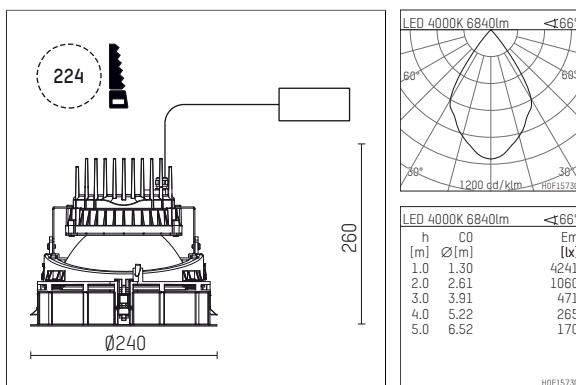

109 375 04 910 R | white

complx.200 | IP65
ceiling recessed luminaire
LED COB | 66 W 4000 K

- ceiling recessed luminaire complx.200 IP65
- with a rim projecting over the ceiling
- for installation into suspended ceilings
- with LED COB 10000 lm
- colour temperature: 4000 K
- colour rendering index: CRI >80
- L80 / B10 (50.000h)
- SDCM < 3
- net luminous flux: 6840 lm
- total load: 66 W
- luminous efficacy: 103,6 lm/W
- rotationsymmetrical light distribution, wide flood
- safety cable for reflector module
- darklight reflector of aluminium, mirror finish anodised
- cut of angle: 40 °
- UGR: 20
- with external LED power unit, electronic, 220-240 V, 0/50/60 Hz
- power supply: push-wire terminal 2x5x2,5 mm²
- housing of die cast aluminium
- safety glass, clear
- recessing ring of die cast aluminium
- cooling element of aluminium
- recessing depth: 260 mm
- weight: 4,1 kg
- protection rating: IP65
- protection class I
- 5 years Hoffmeister warranty
- Made in Germany
- maximum ambient temperature: 45 °C
- certificates: manufactured according to DIN VDE 0711 / EN 60598
- colour: white (RAL9016)
- 109 375 04 910 R