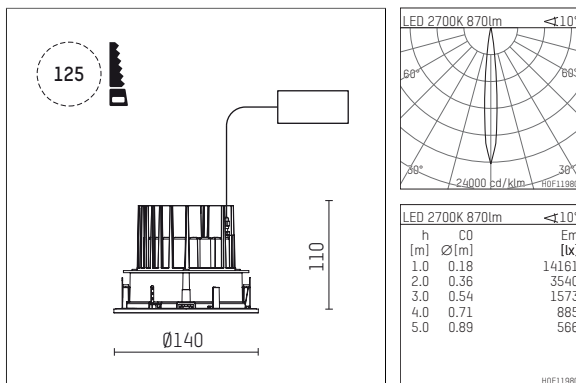

109 701 02 910 R | white

complx.100 | IP65
ceiling recessed luminaire
LED | 14 W 2700 K

- ceiling recessed luminaire complx.100 IP65
- with a rim projecting over the ceiling
- for installation into suspended ceilings
- with LED 1060 lm
- colour temperature: 2700 K
- colour rendering index: CRI >90
- L90 / B10 (50.000h)
- SDCM < 2
- net luminous flux: 870 lm
- total load: 14 W
- luminous efficacy: 62,1 lm/W
- rotationsymmetrical light distribution, spot
- safety cable for reflector module
- cut of angle: 30 °
- beam angle: 10 °
- UGR: 1
- with external LED power unit, electronic, 220-240 V, 50/60 Hz
- Dimming with external dimmers possible (trailing-edge and leading-edge)
- dimmable
- power supply: supply cord 2x0,75 mm², length: 200 mm
- housing of die cast aluminium
- safety glass, clear
- recessing ring of die cast aluminium
- height: 100 mm
- diameter: 145 mm, recessing diameter: 125 mm
- recessing depth: 110 mm, ceiling thickness: 2-25mm
- weight: 0,9 kg
- protection rating: IP65 (control gear IP20)
- protection class I
- 5 years Hoffmeister warranty
- Made in Germany
- impact resistance class: IK08
- certificates: manufactured according to DIN VDE 0711 / EN 60598, CE
- colour: white (RAL9016)
- 109 701 02 910 R

- Overview of accessories on the following page / s

109 701 02 910 R
accessory**Optional accessories**

description accessory general	dimensions in mm	item number	pic.-No.
IP65 box for LED-Power unit Without power unit (included with DL100 downlight) The recessing depth of the downlight increases(please refer to the mounting instruction for correct values)		119 000 00 721	01
housing for concrete cast for recessed downlights complx.100 IP65	ØxH: 422 x 160	108 606 10 000	02