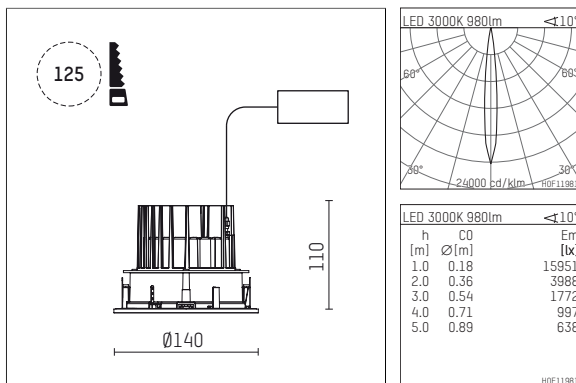

## 109 701 03 910 RD | white

complx.100 | IP65  
ceiling recessed luminaire  
LED | 14 W 3000 K

- ceiling recessed luminaire complx.100 IP65
- with a rim projecting over the ceiling
- for installation into suspended ceilings
- with LED 1200 lm
- colour temperature: 3000 K
- colour rendering index: CRI >90
- L90 / B10 (50.000h)
- SDCM < 2
- net luminous flux: 980 lm
- total load: 14 W
- luminous efficacy: 70,0 lm/W
- rotationsymmetrical light distribution, spot
- safety cable for reflector module
- cut of angle: 30 °
- beam angle: 10 °
- UGR: 1
- with external LED power unit, electronic (DALI), 220-240 V, 0/50/60 Hz
- amplitude dimming
- dimming range: 100-1 %
- power supply: supply cord 2x0,75 mm<sup>2</sup>, length: 200 mm
- housing of die cast aluminium
- safety glass, clear
- recessing ring of die cast aluminium
- height: 100 mm
- diameter: 145 mm, recessing diameter: 125 mm
- recessing depth: 110 mm, ceiling thickness: 2-25mm
- weight: 0,9 kg
- protection rating: IP65 (control gear IP20)
- protection class I
- 5 years Hoffmeister warranty
- Made in Germany
- impact resistance class: IK08
- certificates: manufactured according to DIN VDE 0711 / EN 60598, CE
- colour: white (RAL9016)
- 109 701 03 910 RD

- Overview of accessories on the following page / s

109 701 03 910 RD  
**accessory****Optional accessories**

description accessory general	dimensions in mm	item number	pic.-No.
IP65 box for LED-Power unit Without power unit (included with DL100 downlight) The recessing depth of the downlight increases(please refer to the mounting instruction for correct values)		119 000 00 721	01
housing for concrete cast for recessed downlights complx.100 IP65	ØxH: 422 x 160	108 606 10 000	02