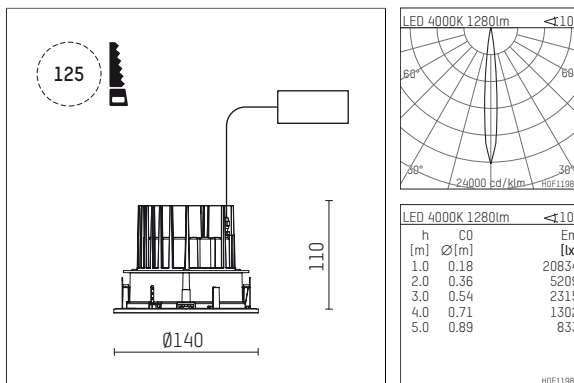

109 701 04 910 RD | white

complx.100 | IP65
ceiling recessed luminaire
LED | 14 W 4000 K

- ceiling recessed luminaire complx.100 IP65
- with a rim projecting over the ceiling
- for installation into suspended ceilings
- with LED 1560 lm
- colour temperature: 4000 K
- colour rendering index: CRI >80
- L90 / B10 (50.000h)
- SDCM < 2
- net luminous flux: 1280 lm
- total load: 14 W
- luminous efficacy: 91,4 lm/W
- rotationsymmetrical light distribution, spot
- safety cable for reflector module
- cut of angle: 30 °
- beam angle: 10 °
- UGR: 2
- with external LED power unit, electronic (DALI), 220-240 V, 0/50/60 Hz
- amplitude dimming
- dimming range: 100-1 %
- power supply: supply cord 2x0,75 mm², length: 200 mm
- housing of die cast aluminium
- safety glass, clear
- recessing ring of die cast aluminium
- height: 100 mm
- diameter: 145 mm, recessing diameter: 125 mm
- recessing depth: 110 mm, ceiling thickness: 2-25mm
- weight: 0,9 kg
- protection rating: IP65 (control gear IP20)
- protection class I
- 5 years Hoffmeister warranty
- Made in Germany
- impact resistance class: IK08
- certificates: manufactured according to DIN VDE 0711 / EN 60598, CE
- colour: white (RAL9016)
- 109 701 04 910 RD

- Overview of accessories on the following page / s

109 701 04 910 RD
accessory**Optional accessories**

description accessory general	dimensions in mm	item number	pic.-No.
IP65 box for LED-Power unit Without power unit (included with DL100 downlight) The recessing depth of the downlight increases(please refer to the mounting instruction for correct values)		119 000 00 721	01
housing for concrete cast for recessed downlights complx.100 IP65	ØxH: 422 x 160	108 606 10 000	02