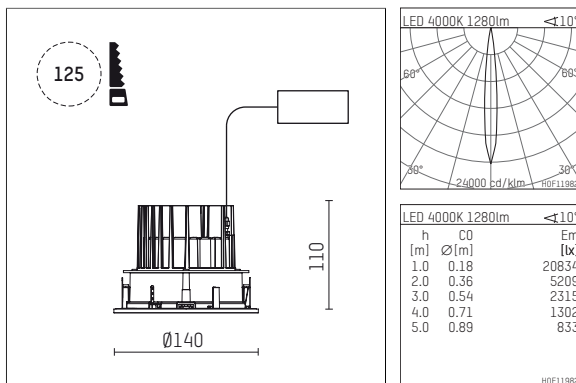

109 701 04 910 R | white

complx.100 | IP65
ceiling recessed luminaire
LED | 14 W 4000 K

- ceiling recessed luminaire complx.100 IP65
- with a rim projecting over the ceiling
- for installation into suspended ceilings
- with LED 1560 lm
- colour temperature: 4000 K
- colour rendering index: CRI >80
- L90 / B10 (50.000h)
- SDCM < 2
- net luminous flux: 1280 lm
- total load: 14 W
- luminous efficacy: 91,4 lm/W
- rotationsymmetrical light distribution, spot
- safety cable for reflector module
- cut of angle: 30 °
- beam angle: 10 °
- UGR: 2
- with external LED power unit, electronic, 220-240 V, 50/60 Hz
- Dimming with external dimmers possible (trailing-edge and leading-edge)
- dimmable
- power supply: supply cord 2x0,75 mm², length: 200 mm
- housing of die cast aluminium
- safety glass, clear
- recessing ring of die cast aluminium
- height: 100 mm
- diameter: 145 mm, recessing diameter: 125 mm
- recessing depth: 110 mm, ceiling thickness: 2-25mm
- weight: 0,9 kg
- protection rating: IP65 (control gear IP20)
- protection class I
- 5 years Hoffmeister warranty
- Made in Germany
- impact resistance class: IK08
- certificates: manufactured according to DIN VDE 0711 / EN 60598, CE
- colour: white (RAL9016)
- 109 701 04 910 R

- Overview of accessories on the following page / s

109 701 04 910 R
accessory**Optional accessories**

description accessory general	dimensions in mm	item number	pic.-No.
IP65 box for LED-Power unit Without power unit (included with DL100 downlight) The recessing depth of the downlight increases(please refer to the mounting instruction for correct values)		119 000 00 721	01
housing for concrete cast for recessed downlights complx.100 IP65	ØxH: 422 x 160	108 606 10 000	02