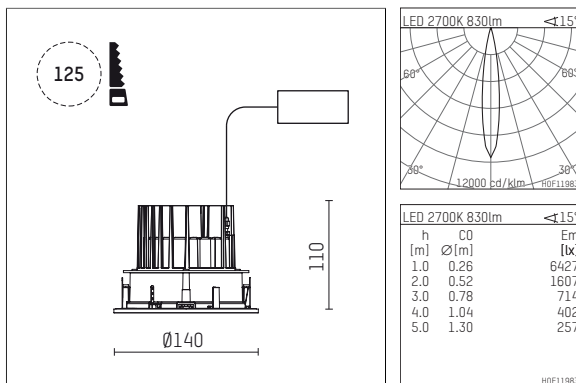

109 702 02 910 R | white

complx.100 | IP65
ceiling recessed luminaire
LED | 14 W 2700 K

- ceiling recessed luminaire complx.100 IP65
- with a rim projecting over the ceiling
- for installation into suspended ceilings
- with LED 1060 lm
- colour temperature: 2700 K
- colour rendering index: CRI >90
- L90 / B10 (50.000h)
- SDCM < 2
- net luminous flux: 830 lm
- total load: 14 W
- luminous efficacy: 59,3 lm/W
- rotationsymmetrical light distribution, spot
- safety cable for reflector module
- cut of angle: 30 °
- beam angle: 15 °
- UGR: 4
- with external LED power unit, electronic, 220-240 V, 50/60 Hz
- Dimming with external dimmers possible (trailing-edge and leading-edge)
- dimmable
- power supply: supply cord 2x0,75 mm², length: 200 mm
- housing of die cast aluminium
- safety glass, clear
- recessing ring of die cast aluminium
- height: 100 mm
- diameter: 145 mm, recessing diameter: 125 mm
- recessing depth: 110 mm, ceiling thickness: 2-25mm
- weight: 0,9 kg
- protection rating: IP65 (control gear IP20)
- protection class I
- 5 years Hoffmeister warranty
- Made in Germany
- impact resistance class: IK08
- certificates: manufactured according to DIN VDE 0711 / EN 60598, CE
- colour: white (RAL9016)
- 109 702 02 910 R

- Overview of accessories on the following page / s

109 702 02 910 R
accessory**Optional accessories**

description accessory general	dimensions in mm	item number	pic.-No.
IP65 box for LED-Power unit Without power unit (included with DL100 downlight) The recessing depth of the downlight increases(please refer to the mounting instruction for correct values)		119 000 00 721	01
housing for concrete cast for recessed downlights complx.100 IP65	ØxH: 422 x 160	108 606 10 000	02