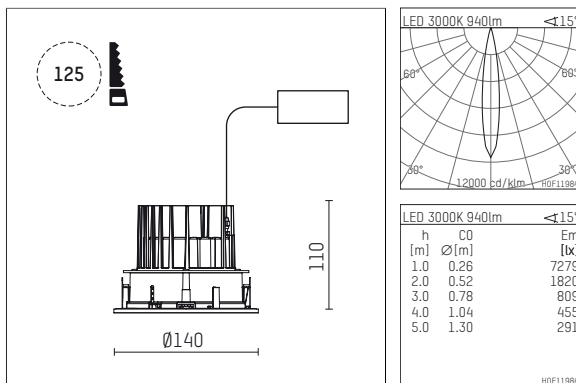

## 109 702 03 910 RD | white

complx.100 | IP65  
ceiling recessed luminaire  
LED | 14 W 3000 K

- ceiling recessed luminaire complx.100 IP65
- with a rim projecting over the ceiling
- for installation into suspended ceilings
- with LED 1200 lm
- colour temperature: 3000 K
- colour rendering index: CRI >90
- L90 / B10 (50.000h)
- SDCM < 2
- net luminous flux: 940 lm
- total load: 14 W
- luminous efficacy: 67,1 lm/W
- rotationsymmetrical light distribution, spot
- safety cable for reflector module
- cut of angle: 30 °
- beam angle: 15 °
- UGR: 4
- with external LED power unit, electronic (DALI), 220-240 V, 0/50/60 Hz
- amplitude dimming
- dimming range: 100-1 %
- power supply: supply cord 2x0,75 mm<sup>2</sup>, length: 200 mm
- housing of die cast aluminium
- safety glass, clear
- recessing ring of die cast aluminium
- height: 100 mm
- diameter: 145 mm, recessing diameter: 125 mm
- recessing depth: 110 mm, ceiling thickness: 2-25mm
- weight: 0,9 kg
- protection rating: IP65 (control gear IP20)
- protection class I
- 5 years Hoffmeister warranty
- Made in Germany
- impact resistance class: IK08
- certificates: manufactured according to DIN VDE 0711 / EN 60598, CE
- colour: white (RAL9016)
- 109 702 03 910 RD

- Overview of accessories on the following page / s

109 702 03 910 RD  
**accessory****Optional accessories**

description accessory general	dimensions in mm	item number	pic.-No.
IP65 box for LED-Power unit Without power unit (included with DL100 downlight) The recessing depth of the downlight increases(please refer to the mounting instruction for correct values)		119 000 00 721	01
housing for concrete cast for recessed downlights complx.100 IP65	ØxH: 422 x 160	108 606 10 000	02