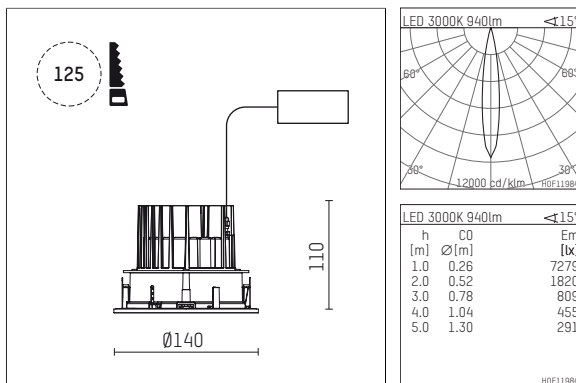

## 109 702 03 910 R | white

complx.100 | IP65  
ceiling recessed luminaire  
LED | 14 W 3000 K

- ceiling recessed luminaire complx.100 IP65
- with a rim projecting over the ceiling
- for installation into suspended ceilings
- with LED 1200 lm
- colour temperature: 3000 K
- colour rendering index: CRI >90
- L90 / B10 (50.000h)
- SDCM < 2
- net luminous flux: 940 lm
- total load: 14 W
- luminous efficacy: 67,1 lm/W
- rotationsymmetrical light distribution, spot
- safety cable for reflector module
- cut of angle: 30 °
- beam angle: 15 °
- UGR: 4
- with external LED power unit, electronic, 220-240 V, 50/60 Hz
- Dimming with external dimmers possible (trailing-edge and leading-edge)
- dimmable
- power supply: supply cord 2x0,75 mm<sup>2</sup>, length: 200 mm
- housing of die cast aluminium
- safety glass, clear
- recessing ring of die cast aluminium
- height: 100 mm
- diameter: 145 mm, recessing diameter: 125 mm
- recessing depth: 110 mm, ceiling thickness: 2-25mm
- weight: 0,9 kg
- protection rating: IP65 (control gear IP20)
- protection class I
- 5 years Hoffmeister warranty
- Made in Germany
- impact resistance class: IK08
- certificates: manufactured according to DIN VDE 0711 / EN 60598, CE
- colour: white (RAL9016)
- 109 702 03 910 R

- Overview of accessories on the following page / s

109 702 03 910 R  
**accessory****Optional accessories**

description accessory general	dimensions in mm	item number	pic.-No.
IP65 box for LED-Power unit Without power unit (included with DL100 downlight) The recessing depth of the downlight increases(please refer to the mounting instruction for correct values)		119 000 00 721	01
housing for concrete cast for recessed downlights complx.100 IP65	ØxH: 422 x 160	108 606 10 000	02