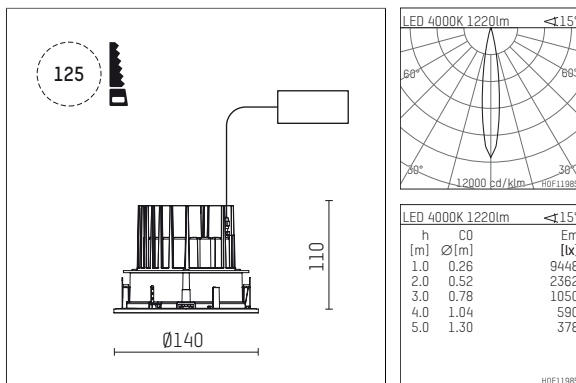

## 109 702 04 910 RD | white

complx.100 | IP65  
ceiling recessed luminaire  
LED | 14 W 4000 K

- ceiling recessed luminaire complx.100 IP65
- with a rim projecting over the ceiling
- for installation into suspended ceilings
- with LED 1560 lm
- colour temperature: 4000 K
- colour rendering index: CRI >80
- L90 / B10 (50.000h)
- SDCM < 2
- net luminous flux: 1220 lm
- total load: 14 W
- luminous efficacy: 87,1 lm/W
- rotationsymmetrical light distribution, spot
- safety cable for reflector module
- cut of angle: 30 °
- beam angle: 15 °
- UGR: 5
- with external LED power unit, electronic (DALI), 220-240 V, 0/50/60 Hz
- amplitude dimming
- dimming range: 100-1 %
- power supply: supply cord 2x0,75 mm<sup>2</sup>, length: 200 mm
- housing of die cast aluminium
- safety glass, clear
- recessing ring of die cast aluminium
- height: 100 mm
- diameter: 145 mm, recessing diameter: 125 mm
- recessing depth: 110 mm, ceiling thickness: 2-25mm
- weight: 0,9 kg
- protection rating: IP65 (control gear IP20)
- protection class I
- 5 years Hoffmeister warranty
- Made in Germany
- impact resistance class: IK08
- certificates: manufactured according to DIN VDE 0711 / EN 60598, CE
- colour: white (RAL9016)
- 109 702 04 910 RD

- Overview of accessories on the following page / s

109 702 04 910 RD  
**accessory****Optional accessories**

description accessory general	dimensions in mm	item number	pic.-No.
IP65 box for LED-Power unit Without power unit (included with DL100 downlight) The recessing depth of the downlight increases(please refer to the mounting instruction for correct values)		119 000 00 721	01
housing for concrete cast for recessed downlights complx.100 IP65	ØxH: 422 x 160	108 606 10 000	02